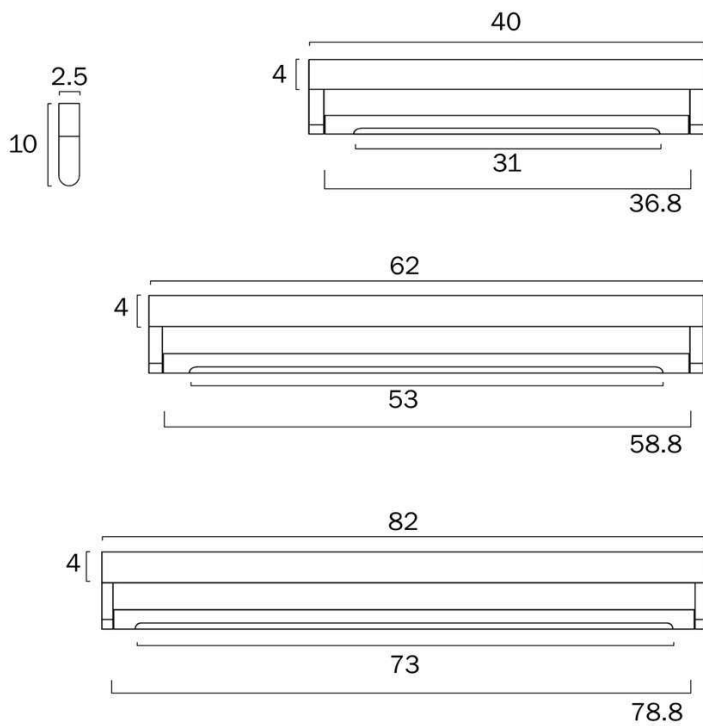

Size

Fixture Width (cm)	62.0
Fixture Height (cm)	2.5
Fixture Projection (cm)	10.0

Specification

Voltage Input	240V
Total Wattage (max)	12
Globe Type	LED integrated SMD
Globe / Light Source included	Yes
Lumens	892
Color Temperature	Warm White; Natural White; Cool White
Color Kelvin	3 CCT (3000k - 4000k - 5000k)
Color Rendering	>83
Dimmable	No
Electrical Protection	CLASS I - HIGH VOLTAGE, EARTH REQUIRED

GTIN 9329501067116

Image -dimensions

Note: Dimensions are only a guide and may vary due to manufacturing variations.