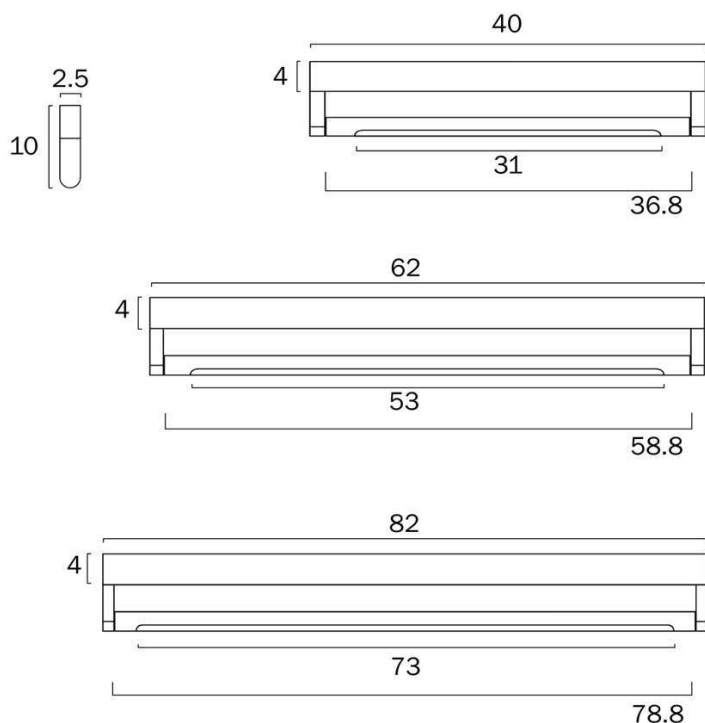

## Size

<b>Fixture Width (cm)</b>	82.0
<b>Fixture Height (cm)</b>	2.5
<b>Fixture Projection (cm)</b>	10.0

## Specification

<b>Voltage Input</b>	240V
<b>Total Wattage (max)</b>	20
<b>Globe Type</b>	LED integrated SMD
<b>Globe / Light Source included</b>	Yes
<b>Lumens</b>	2105
<b>Color Temperature</b>	Warm White; Natural White; Cool White
<b>Color Kelvin</b>	3 CCT (3000k - 4000k - 5000k)
<b>Color Rendering</b>	>83
<b>Dimmable</b>	No
<b>Electrical Protection</b>	CLASS I - HIGH VOLTAGE, EARTH REQUIRED

## Image -dimensions

Note: Dimensions are only a guide and may vary due to manufacturing variations.