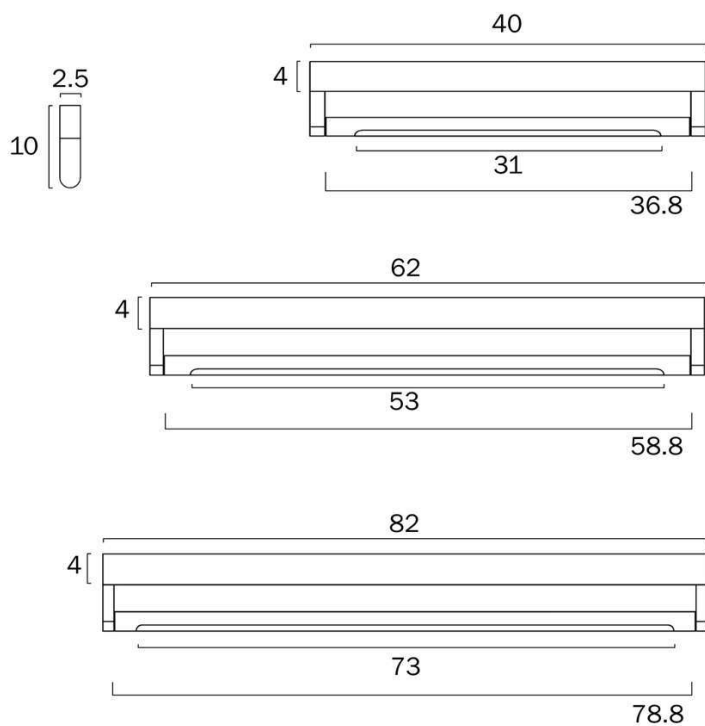

## Size

<b>Fixture Width (cm)</b>	82.0
<b>Fixture Height (cm)</b>	2.5
<b>Fixture Projection (cm)</b>	10.0

## Specification

<b>Voltage Input</b>	240V
<b>Total Wattage (max)</b>	20
<b>Globe Type</b>	LED integrated SMD
<b>Globe / Light Source included</b>	Yes
<b>Lumens</b>	2105
<b>Color Temperature</b>	Warm White; Natural White; Cool White
<b>Color Kelvin</b>	3 CCT (3000k - 4000k - 5000k)
<b>Color Rendering</b>	>83
<b>Dimmable</b>	No
<b>Electrical Protection</b>	CLASS I - HIGH VOLTAGE, EARTH REQUIRED

## Image -dimensions

Note: Dimensions are only a guide and may vary due to manufacturing variations.