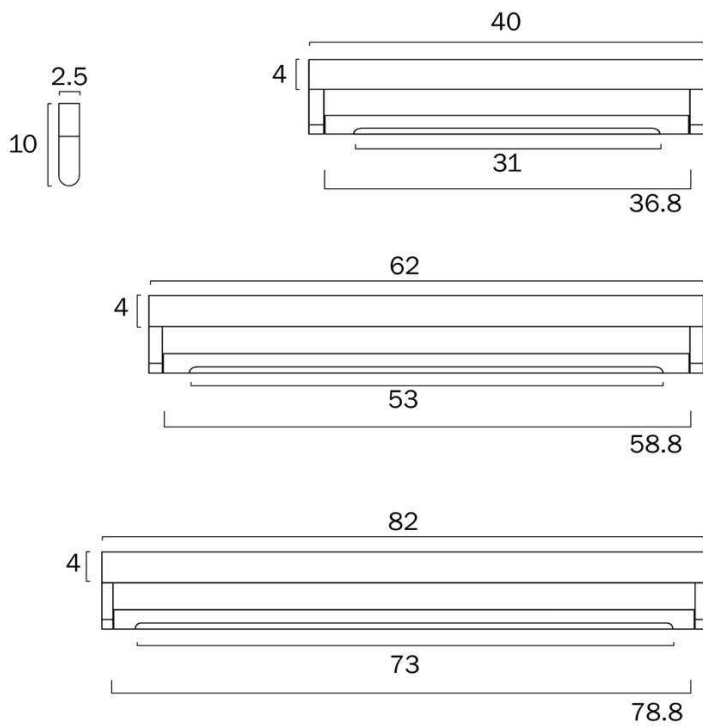

## Size

<b>Fixture Width (cm)</b>	82.0
<b>Fixture Height (cm)</b>	2.5
<b>Fixture Projection (cm)</b>	10.0

## Specification

<b>Voltage Input</b>	240V
<b>Total Wattage (max)</b>	20
<b>Globe Type</b>	LED integrated SMD
<b>Globe / Light Source included</b>	Yes
<b>Lumens</b>	2105
<b>Color Temperature</b>	Warm White; Natural White; Cool White
<b>Color Kelvin</b>	3 CCT (3000k - 4000k - 5000k)
<b>Color Rendering</b>	>83
<b>Dimmable</b>	No
<b>Electrical Protection</b>	CLASS I - HIGH VOLTAGE, EARTH REQUIRED

Barcode

**GTIN** 9329501067154

Image -dimensions

Note: Dimensions are only a guide and may vary due to manufacturing variations.