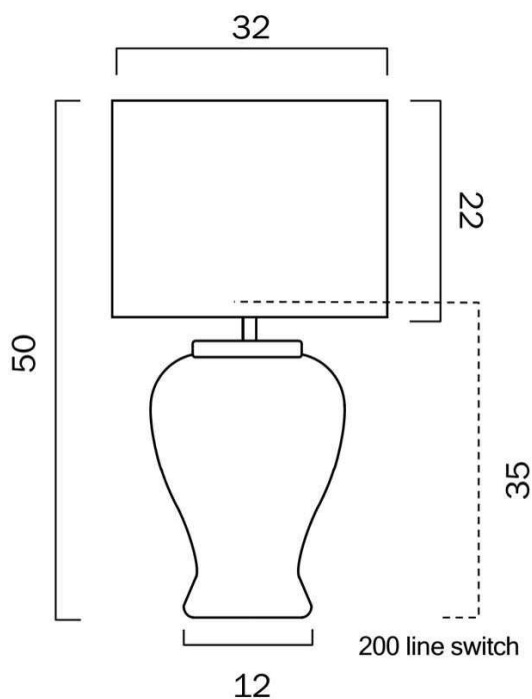

Lead and Plug	Yes
Approvals	RCM
Box Contents	Instruction
Care Instructions	Do not use strong liquid cleaners,Wipe clean with a dry cloth
Replacement Warranty	*3 Years

Barcode

GTIN 9329501050668

Image -dimensions

Globe Type Recommended

Label	Color Temperature	Thumbnail	GTIN
G A608E27CL