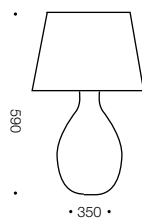

Avero

Specifications

Type	Table Lamp
Light Source	E27 40w max
Globe	Not included
Warranty	1 year*

Colours

Champagne/cream

Green/cream

Measurements

Codes