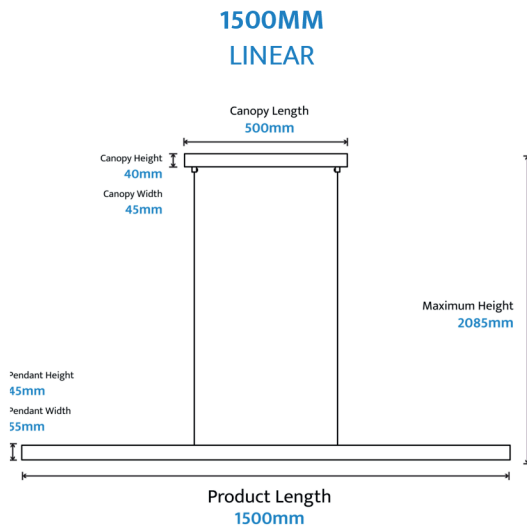

Avocent

Timber Linear LED Pendant

The Avocent features a triangular timber profile with natural detailing, creating a striking focal point that combines modern design with organic warmth.

1500MM
Linear

2000MM
Linear

1500MM
LINEAR
IN ASH WITH
WHITE HARDWARE

2000MM
LINEAR
IN WALNUT WITH
BLACK HARDWARE

Natural Timber Detailing

Technical Specifications & Performance

	1500mm	2000mm
Wattage	24W	32W
Light Source	LED Dedicated	
Colour Temperature	3000K - 4000K - 6000K	
CRI	≥80	
Lumen Output	1166lm - 1262lm - 1201lm	1696lm - 1755lm - 1565lm
Lumen Output / W	56	55
Beam Angle	120°	
Dimmable	No	
IP Rating	IP20	
Electrical Protection	Class II	
Materials	Ash Wood with White Aluminium Canopy Black Ash Wood with Black Aluminium Canopy Walnut Wood with Black Aluminium Canopy	
Warranty	3 Year Replacement	
Gross Weight	4.5kg	5.5kg
Net Weight	3.5kg	4.5kg
Compliance	AS/NZS 60598.1, AS/NZS 60598.2.1, AS/NZS CISPR 15	

Measurements

Model Numbers

	1500mm	2000mm
Ash With White	AVO-150LN-24W-ASH	AVO-200LN-32W-ASH
Black Ash With Black	AVO-150LN-24W-BK	AVO-200LN-32W-BK
Walnut With Black	AVO-150LN-24W-WAL	AVO-200LN-32W-WAL