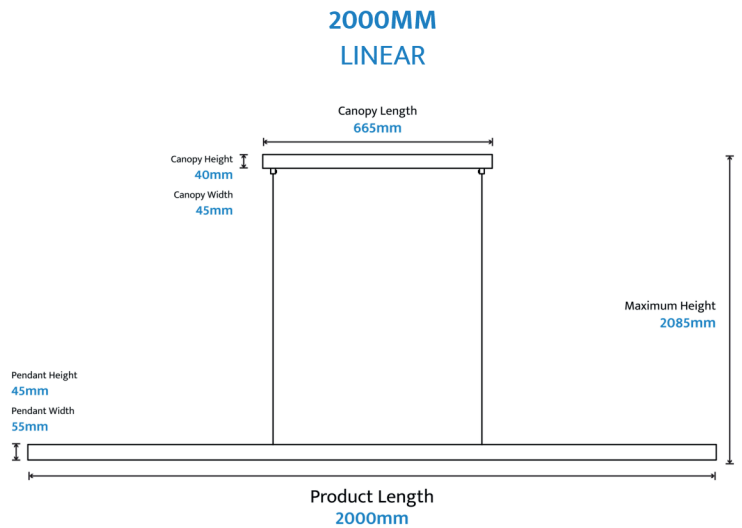

1500MM
LINEAR
IN ASH WITH
WHITE HARDWARE

2000MM
LINEAR
IN WALNUT WITH
BLACK HARDWARE

Natural Timber Detailing

Technical Specifications & Performance

	1500mm	2000mm
Wattage	24W	32W
Light Source	LED Dedicated	
Colour Temperature	3000K - 4000K - 6000K	
CRI	≥80	
Lumen Output	1166lm - 1262lm - 1201lm	1696lm - 1755lm - 1565lm
Lumen Output / W	56	55
Beam Angle	120°	
Dimmable	No	
IP Rating	IP20	
Electrical Protection	Class II	
Materials	Ash Wood with White Aluminium Canopy Black Ash Wood with Black Aluminium Canopy Walnut Wood with Black Aluminium Canopy	
Warranty	3 Year Replacement	
Gross Weight	4.5kg	5.5kg
Net Weight	3.5kg	4.5kg
Compliance	AS/NZS 60598.1, AS/NZS 60598.2.1, AS/NZS CISPR 15	

Measurements

Model Numbers

	1500mm	2000mm
Ash With White	AVO-150LN-24W-ASH	AVO-200LN-32W-ASH
Black Ash With Black	AVO-150LN-24W-BK	AVO-200LN-32W-BK
Walnut With Black	AVO-150LN-24W-WAL	AVO-200LN-32W-WAL