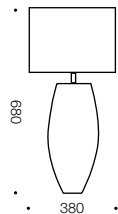

Specifications

Type	Table Lamp
Light Source	E27 40w max
Globe	Not included
Warranty	1 year*

Measurements

Colours

Cream/Beige

Marble/White

Codes

Axis TL-CR/BE