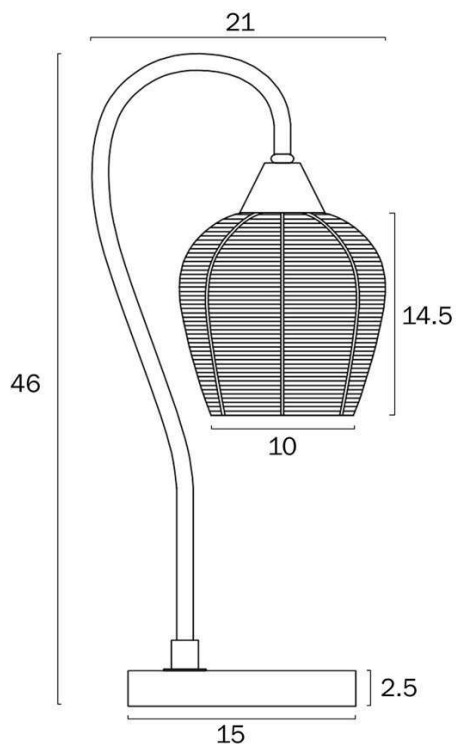

Overview

Family name	Azalea
Categories	Table Lamps
Switch	Inline Switch
Usage	Indoor Lighting
ERAC Product Registration	SAA-210304-EA

Color / Material

Fixture Color	White Marble, Chrome, Clear
Fixture Finish	Gloss
Fixture Material	Marble, Iron, Glass
Shade Material	Glass
Base Color	White Marble
Base Material	Marble
Glass Color	Clear
Cable Color	Black
Cable Material	PVC

Size

Fixture Length (cm)	21.0
Fixture Width (cm)	15.0
Fixture Height (cm)	46.0
Base Diameter (cm)	15.0
Base Height (cm)	2.5
Shade Diameter (cm)	10.0
Shade Height (cm)	14.5
Height Adjustable?	No

All representations within this document are subject to copyright. ELECTRICAL INSTALLATIONS MUST BE PERFORMED BY A QUALIFIED ELECTRICAL CONTRACTOR AND INSTALLED IN ACCORDANCE WITH AS/NZS 3000.
NOTE : All images , descriptions and dimensions are indicative. Please check latest version of item detail on Telbix website prior to ordering or installation.

Cable Length (cm) 180 (30+Inline Switch+150)

Specification

Voltage Input 240V
Total Wattage (max) 25
Globe Type E27
Globe / Light Source qty 1
Globe / Light Source included No
Dimmable Globe Dependant
Electrical Protection CLASS II - DOUBLE INSULATED, EARTH NOT REQUIRED
IP rating IP20
Lead and Plug Yes
Approvals RCM
Care Instructions Do not use strong liquid cleaners, Wipe clean with a dry cloth
Replacement Warranty *3 Years

Barcode

GTIN 9329501068144

Image -dimensions

Note: Dimensions are only a guide and may vary due to manufacturing variations.