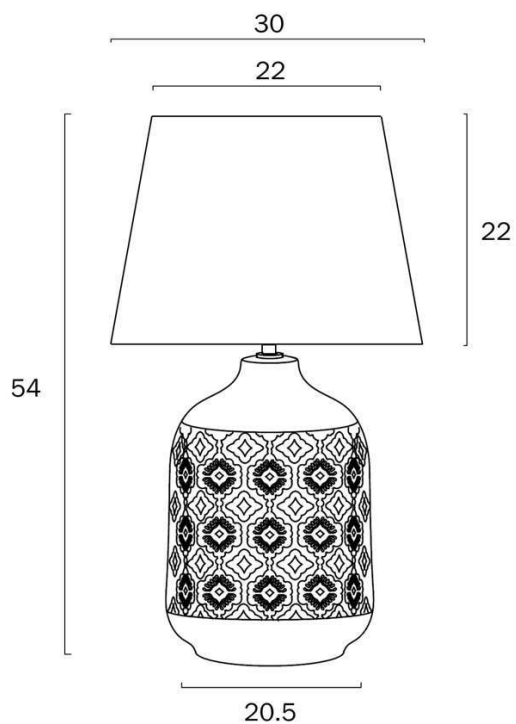

Size

Fixture Diameter (cm)	30.0
Fixture Height (cm)	53.5
Shade Diameter (cm)	30.0
Shade Height (cm)	23.0
Cable Length (cm)	180 (30+Inline Switch+150)

Specification

Voltage Input	240V
Total Wattage (max)	25
Globe Type	E27
Globe / Light Source qty	1
Globe / Light Source included	No
Dimmable	Globe Dependant
Electrical Protection	CLASS II - DOUBLE INSULATED, EARTH NOT REQUIRED
IP rating	IP20
Lead and Plug	Yes
Approvals	RCM
Assembly Required	Yes
Box Contents	Instruction
Care Instructions	Do not use strong liquid cleaners, Wipe clean with a dry cloth
Replacement Warranty	*3 Years

Barcode

GTIN 9329501058947

Image -dimensions

Note: Dimensions are only a guide and may vary due to manufacturing variations.

Globe Type Recommended

Label	Color Temperature	Thumbnail	GTIN
G A608E27CL			