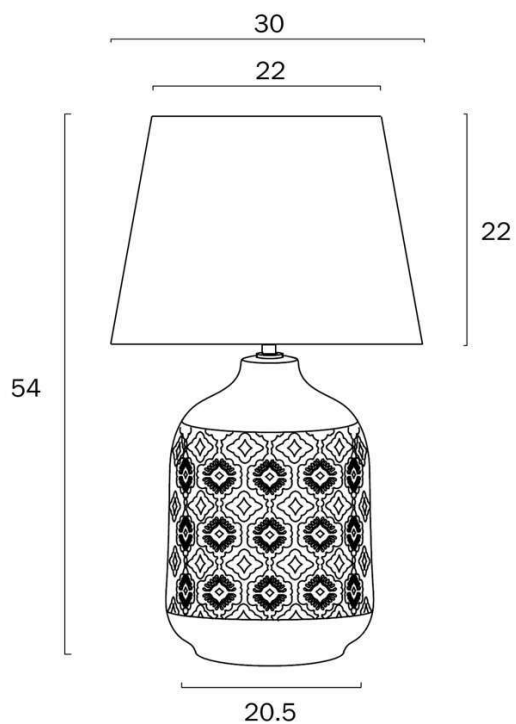

Size

Fixture Diameter (cm)	30.0
Fixture Height (cm)	53.5
Shade Diameter (cm)	30.0
Shade Height (cm)	23.0
Cable Length (cm)	180 (30+Inline Switch+150)

Specification

Voltage Input	240V
Total Wattage (max)	25
Globe Type	E27
Globe / Light Source qty	1
Globe / Light Source included	No
Dimmable	Globe Dependant
Electrical Protection	CLASS II - DOUBLE INSULATED, EARTH NOT REQUIRED
IP rating	IP20
Lead and Plug	Yes
Approvals	RCM
Assembly Required	Yes
Box Contents	Instruction
Care Instructions	Do not use strong liquid cleaners, Wipe clean with a dry cloth
Replacement Warranty	*3 Years

Barcode

GTIN 9329501058923

Image -dimensions

Note: Dimensions are only a guide and may vary due to manufacturing variations.

Globe Type Recommended

Label	Color Temperature	Thumbnail	GTIN
G A608E27CL			