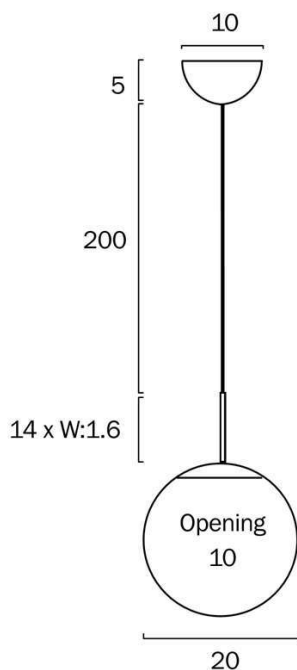

Last modification

2023-05-23

BALLY PE 08-AGMB

9329501064085

The BALLY pendant is the essence of pure and simple lighting design. The sphere is mouth blown alabastro glass. The rounded shape is continued with the minimal metal gallery. A short metal stem finishes the story of mid-century modernism. Available in 4 sizes.

Overview

Family name	Bally
Categories	Pendants
Mounting	Surface
This item includes	Glass, Suspension
Shade Shape	Round
Suspension Type	Cable
Usage	Indoor Lighting, Trade Selection

Color / Material

Fixture Color	Antique Gold, Alabastro
Fixture Material	Glass, Metal
Canopy Color	Antique Gold
Glass Color	Alabastro
Glass Finish	Matte
Cable Color	Black
Cable Material	Textile

Size

Fixture Diameter (cm)	20.0
Canopy Diameter (cm)	10.0
Canopy Projection (cm)	5.0
Glass Diameter	20.00
Glass Opening (cm)	10.0
Suspension Length (cm)	200.0
Height Adjustable?	Yes

Specification

Voltage Input	240V
Total Wattage (max)	25
Globe Type	E27
Globe / Light Source qty	1
Globe / Light Source included	No
Dimmable	Globe Dependant
Beam Angle (degree)	360
Electrical Protection	CLASS I - HIGH VOLTAGE, EARTH REQUIRED
IP rating	IP20
Lead and Plug	No
Approvals	RCM
Assembly Required	No
Box Contents	Basic mounting screws, Instruction
Installation Required	Yes (by Licensed Electrician only)
Care Instructions	Do not use strong liquid cleaners, Wipe clean with a dry cloth
Replacement Warranty	*3 Years

Barcode

GTIN 9329501064085

Image -dimensions

Note: Dimensions are only a guide and may vary due to manufacturing variations.