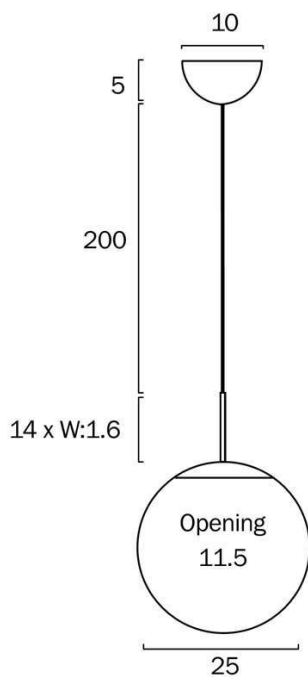

Last modification

2023-05-24

BALLY PE 10-AGMB

9329501064092

The BALLY pendant is the essence of pure and simple lighting design. The sphere is mouth blown alabastro glass. The rounded shape is continued with the minimal metal gallery. A short metal stem finishes the story of mid-century modernism. Available in 4 sizes.

Overview

Family name	Bally
Categories	Pendants
Mounting	Surface
This item includes	Glass, Suspension
Shade Shape	Round
Suspension Type	Cable
Usage	Indoor Lighting, Trade Selection

Color / Material

Fixture Color	Antique Gold, Alabastro
Fixture Material	Glass, Metal
Canopy Color	Antique Gold
Glass Color	Alabastro
Glass Finish	Matte
Cable Color	Black
Cable Material	Textile

Size

Fixture Diameter (cm)	25.0
Canopy Diameter (cm)	10.0
Canopy Projection (cm)	5.0
Glass Diameter	25.00
Glass Opening (cm)	11.5
Suspension Length (cm)	200.0
Height Adjustable?	Yes

Specification

Voltage Input	240V
Total Wattage (max)	25
Globe Type	E27
Globe / Light Source qty	1
Globe / Light Source included	No
Dimmable	Globe Dependant
Beam Angle (degree)	360
Electrical Protection	CLASS I - HIGH VOLTAGE, EARTH REQUIRED
IP rating	IP20
Lead and Plug	No
Approvals	RCM
Assembly Required	No
Box Contents	Basic mounting screws, Instruction
Installation Required	Yes (by Licensed Electrician only)
Care Instructions	Do not use strong liquid cleaners, Wipe clean with a dry cloth
Replacement Warranty	*3 Years

Barcode

GTIN 9329501064092

Image -dimensions

Note: Dimensions are only a guide and may vary due to manufacturing variations.