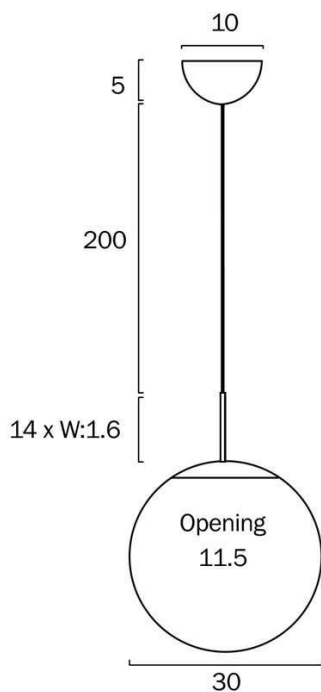

## BALLY PE 12-AGMB

9329501064108

The BALLY pendant is the essence of pure and simple lighting design. The sphere is mouth blown alabastro glass. The rounded shape is continued with the minimal metal gallery. A short metal stem finishes the story of mid-century modernism. Available in 4 sizes.

### Size

<b>Fixture Diameter (cm)</b>	30.0
<b>Canopy Diameter (cm)</b>	10.0
<b>Canopy Projection (cm)</b>	5.0
<b>Glass Diameter</b>	30.00
<b>Glass Opening (cm)</b>	11.5
<b>Suspension Length (cm)</b>	200.0
<b>Height Adjustable?</b>	Yes

## Specification

<b>Voltage Input</b>	240V
<b>Wattage (max)</b>	25
<b>Globe Type</b>	E27
<b>Globe / Light Source qty</b>	1
<b>Globe / Light Source included</b>	No
<b>Dimmable</b>	Globe Dependant
<b>Beam Angle (degree)</b>	360
<b>Electrical Protection</b>	CLASS I - HIGH VOLTAGE, EARTH REQUIRED
<b>IP rating</b>	IP20
<b>Lead and Plug</b>	No
<b>Approvals</b>	RCM
<b>Assembly Required</b>	No
<b>Box Contents</b>	Basic mounting screws,Instruction
<b>Installation Required</b>	Yes (by Licensed Electrician only)
<b>Care Instructions</b>	Do not use strong liquid cleaners,Wipe clean with a dry cloth
<b>Replacement Warranty</b>	*3 Years

## Image -dimensions

Note: Dimensions are only a guide and may vary due to manufacturing variations.