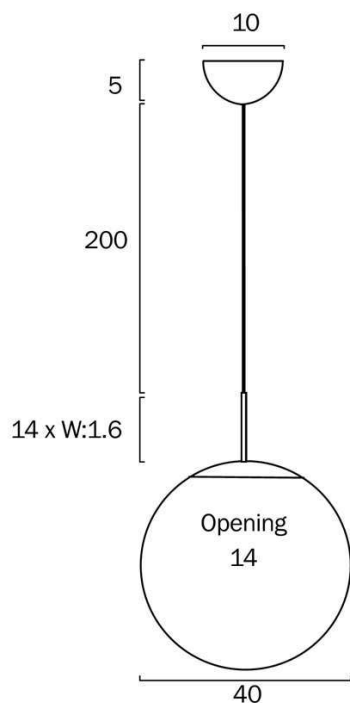

Last modification

2023-01-31

BALLY PE16-AGMB 9329501064115

The BALLY pendant is the essence of pure and simple lighting design. The sphere is mouth blown alabastro glass. The rounded shape is continued with the minimal metal gallery. A short metal stem finishes the story of mid-century modernism. Available in 4 sizes.

Overview

Family name	Bally
Categories	Pendants
Mounting	Surface
This item includes	Glass,Suspension
Shade Shape	Round
Suspension Type	Cable
Usage	Indoor Lighting,Trade Selection

Color / Material

Fixture Color	Antique Gold,Alabastro
Fixture Material	Glass,Metal
Canopy Color	Antique Gold
Glass Color	Alabastro
Glass Finish	Matte
Cable Color	Black
Cable Material	Textile

Size

Fixture Diameter (cm)	40.0
Canopy Diameter (cm)	10.0
Canopy Projection (cm)	5.0
Glass Diameter	40.00
Glass Opening (cm)	14.0
Suspension Length (cm)	200.0
Height Adjustable?	Yes

Specification

Voltage Input	240V
Wattage (max)	25
Globe Type	E27
Globe / Light Source qty	1
Globe / Light Source included	No
Dimmable	Globe Dependant
Beam Angle (degree)	360
Electrical Protection	CLASS I - HIGH VOLTAGE, EARTH REQUIRED
IP rating	IP20
Lead and Plug	No
Approvals	RCM
Assembly Required	No
Box Contents	Basic mounting screws,Instruction
Installation Required	Yes (by Licensed Electrician only)
Care Instructions	Do not use strong liquid cleaners,Wipe clean with a dry cloth
Replacement Warranty	*3 Years

Barcode

GTIN 9329501064115

Image -dimensions

Note: Dimensions are only a guide and may vary due to manufacturing variations.