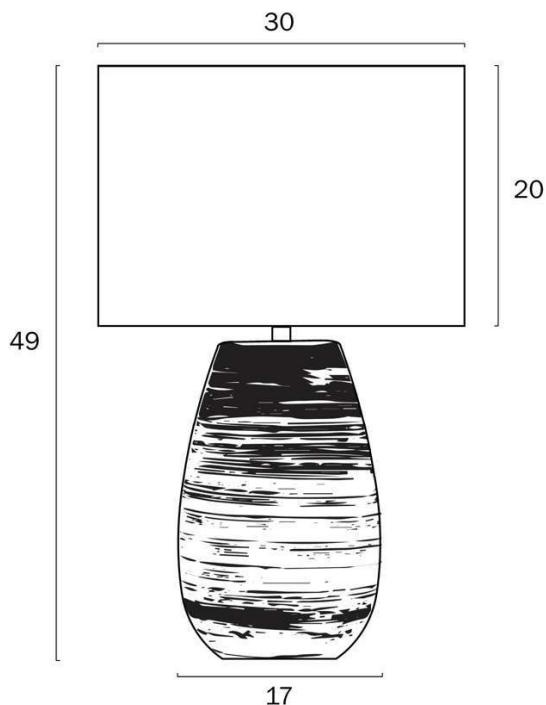

### Size

<b>Fixture Diameter (cm)</b>	30.0
<b>Fixture Height (cm)</b>	49.0
<b>Base Diameter (cm)</b>	17.0
<b>Base Height (cm)</b>	25.0
<b>Shade Diameter (cm)</b>	30.0
<b>Shade Height (cm)</b>	20.0
<b>Cable Length (cm)</b>	180 (30+Inline Switch+150)

## Image -dimensions

Note: Dimensions are only a guide and may vary due to manufacturing variations.