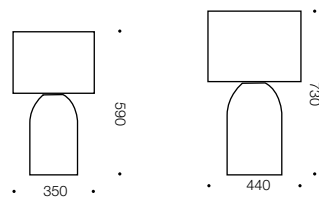

Bayz

Specifications

Type	Table Lamp
Light Source	25w E27max
Globe	Not included
Warranty	1 year*

Measurements

Colours

Grey/Sand

Codes

Bayz TL32-GY