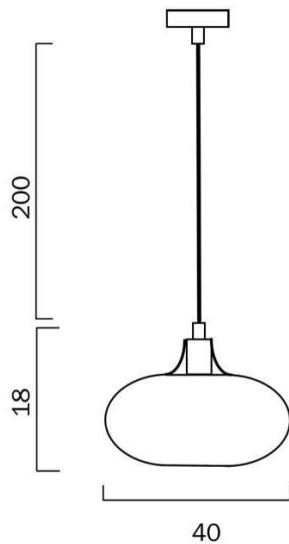

Color / Material

| | |
|-------------------------|--------------------|
| Fixture Color | Clear,Black,Nickel |
| Fixture Material | Glass,Metal |
| Canopy Color | Nickel |
| Cable Color | Black |
| Cable Material | Break Wire,Textile |

Size

| | |
|------------------------------|------|
| Fixture Diameter (cm) | 40.0 |
| Fixture Height (cm) | 18.0 |

Specification

| | |
|--------------------------------------|----------------------------------------|
| Voltage Input | 240V |
| Wattage (max) | 25 |
| Globe Type | E27 |
| Globe / Light Source qty | 1 |
| Globe / Light Source included | No |
| Dimmable | Globe Dependant |
| Beam Angle (degree) | 180 |
| Electrical Protection | CLASS I - HIGH VOLTAGE, EARTH REQUIRED |
| IP rating | IP20 |
| Lead and Plug | No |
| Approvals | RCM |
| Assembly Required | No |
| Box Contents | Basic mounting screws,Instruction |

Barcode

GTIN 9329501050866

Image -dimensions

Globe Type Recommended

| Label | Color Temperature | Thumbnail | GTIN |
|-------------|-------------------|-----------|------|
| G A608E27CL | | | |