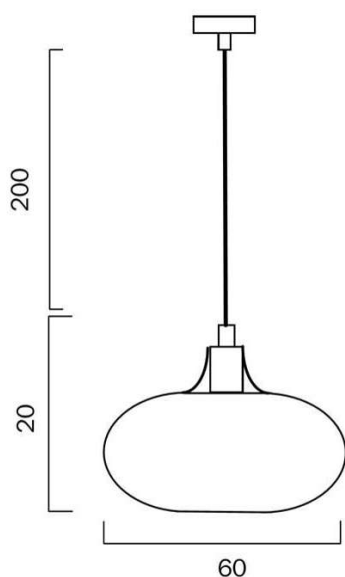

Box Contents	Basic mounting screws,Instruction
Installation Required	Yes (by Licensed Electrician only)
Care Instructions	Do not use strong liquid cleaners,Wipe clean with a dry cloth
Replacement Warranty	*3 Years

Barcode

GTIN 9329501050880

Image -dimensions

Globe Type Recommended

Label	Color Temperature	Thumbnail	GTIN
G A608E27CL