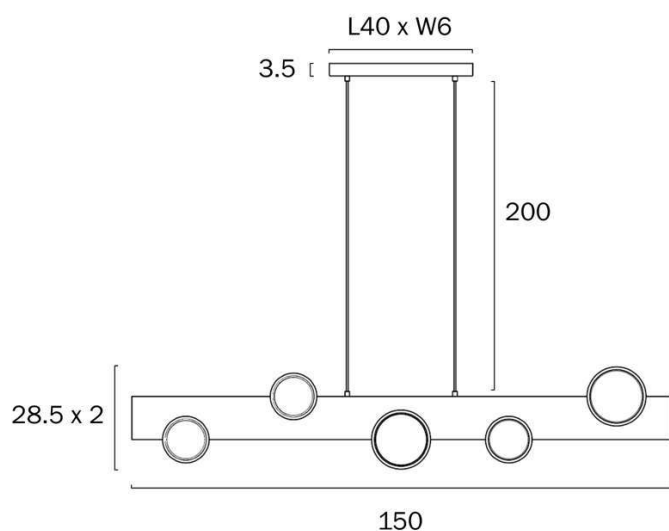

Size

Fixture Length (cm)	150.0
Fixture Width (cm)	2.0
Fixture Height (cm)	28.5
Canopy Length (cm)	40.0
Canopy Projection (cm)	3.5
Canopy Width (cm)	6.0
Suspension Length (cm)	200.0
Height Adjustable?	Yes

Specification

Voltage Input	240V
Total Wattage (max)	34

All representations within this document are subject to copyright. ELECTRICAL INSTALLATIONS MUST BE PERFORMED BY A QUALIFIED ELECTRICAL CONTRACTOR AND INSTALLED IN ACCORDANCE WITH AS/NZS 3000.
NOTE : All images , descriptions and dimensions are indicative. Please check latest version of item detail on Telbix website prior to ordering or installation.

Globe Type	LED
Globe / Light Source qty	1
Globe / Light Source included	Yes
Lumens	3060
Color Temperature	Warm White
Color Kelvin	3000k
Dimmable	Yes - TRIAC
Electrical Protection	CLASS I - HIGH VOLTAGE, EARTH REQUIRED
IP rating	IP20
Lead and Plug	No
Approvals	RCM
Assembly Required	No
Box Contents	Instruction
Installation Required	Yes (by Licensed Electrician only)
Care Instructions	Do not use strong liquid cleaners, Wipe clean with a dry cloth
Replacement Warranty	*3 Years

Barcode

GTIN 9329501064672

Image -dimensions

Note: Dimensions are only a guide and may vary due to manufacturing variations.