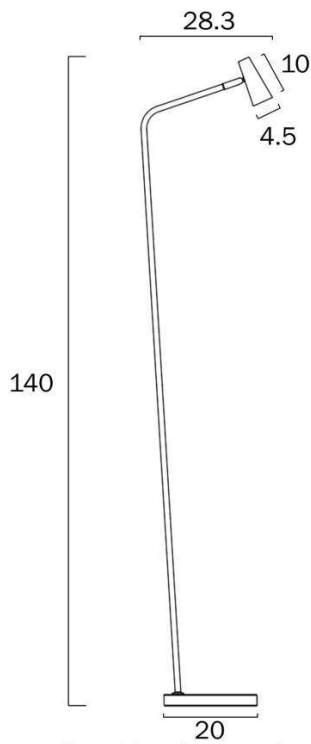

Overview

Family name	Bexley
Categories	Floor Lamps
Usage	Indoor Lighting
ERAC Product Registration	GMA-515024-EA

Color / Material

Fixture Color	Green
Fixture Finish	Sand
Fixture Material	Iron

Size

Fixture Height (cm)	140.0
Fixture Projection (cm)	28.3
Base Diameter (cm)	20.0
Shade Diameter (cm)	4.5
Shade Height (cm)	10.0
Height Adjustable?	No

Specification

Voltage Input	240V
Globe Type	LED
Globe / Light Source qty	1
Globe / Light Source included	Yes
Lumens	270
Color Temperature	Warm White
Color Kelvin	3000k

All representations within this document are subject to copyright. ELECTRICAL INSTALLATIONS MUST BE PERFORMED BY A QUALIFIED ELECTRICAL CONTRACTOR AND INSTALLED IN ACCORDANCE WITH AS/NZS 3000.
NOTE : All images , descriptions and dimensions are indicative. Please check latest version of item detail on Telbix website prior to ordering or installation.

Barcode

GTIN 9329501067017

Image -dimensions

Note: Dimensions are only a guide and may vary due to manufacturing variations.