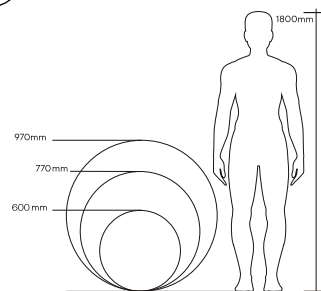

Bliss XL

RF Remote

Specifications

Type	Oyster
Light Source	LED
Lumen	2400/6400/ 6700
Colour Temp	3000k-4000k- 5000k
Wattage	50w/80w
Dimmable	Yes
CRI	>83
Power Factor	>0.92
Beam Angle	140
Warranty	3 years*

Colours

White

Codes

Bliss 60XL R-3C

Bliss 77XL R-3C

Bliss 97XL R-3C

Measurements

600