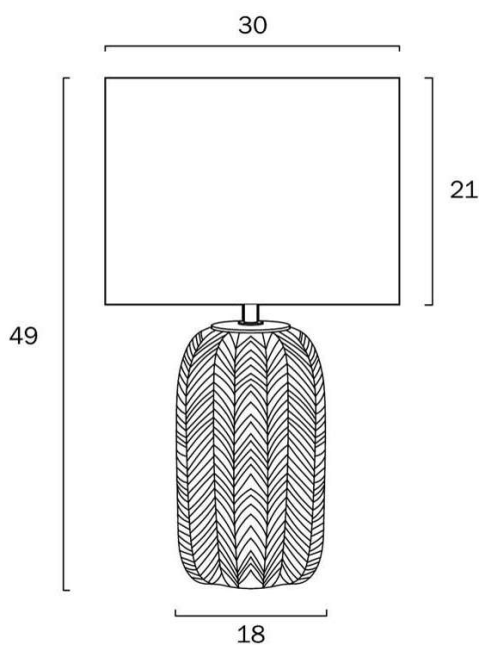

Size

Fixture Diameter (cm)	30.0
Fixture Height (cm)	49.0
Base Diameter (cm)	18.0
Shade Diameter (cm)	30.0
Shade Height (cm)	21.0
Cable Length (cm)	180 (30+Inline Switch+150)

Specification

Voltage Input	240V
Total Wattage (max)	25
Globe Type	E27
Globe / Light Source qty	1
Globe / Light Source included	No
Dimmable	Globe Dependant
Electrical Protection	CLASS II - DOUBLE INSULATED, EARTH NOT REQUIRED
IP rating	IP20
Lead and Plug	Yes
Approvals	RCM
Assembly Required	Yes
Box Contents	Instruction
Care Instructions	Do not use strong liquid cleaners, Wipe clean with a dry cloth
Replacement Warranty	*3 Years

Barcode

GTIN 9329501059036

Image -dimensions

Note: Dimensions are only a guide and may vary due to manufacturing variations.

Globe Type Recommended

Label	Color Temperature	Thumbnail	GTIN
G A608E27CL			