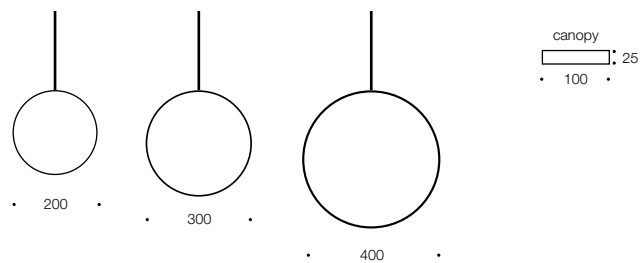

Bondi

Specifications

Type	Pendant
Light Source	25w E27max
Globe	Not included
Warranty	1 year*

Colours

Black/Smoke

Measurements

Codes

Bondi PE20-SM