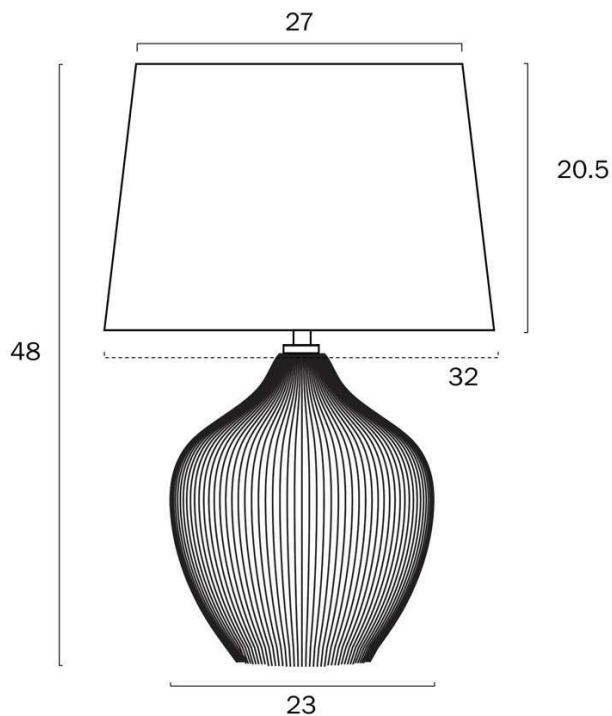

Overview

Family name	Borneo
Categories	Table Lamps
This item includes	Shade
Shade Shape	Drum Tapered
Switch	Inline Switch
Usage	Indoor Lighting

Color / Material

Fixture Color	Bronze,White
Fixture Material	Fabric,Ceramic
Shade Color	White
Shade Material	Fabric,Plastic
Base Color	Bronze
Base Material	Ceramic
Cable Color	Black
Cable Material	PVC

Size

Fixture Diameter (cm)	32.0
Fixture Height (cm)	48.0
Base Diameter (cm)	23.0
Base Height (cm)	25.0
Shade Top (cm)	27.0
Shade Bottom (cm)	32.0
Shade Height (cm)	20.5
Cable Length (cm)	180 (30+Inline Switch+150)

Barcode

GTIN 9329501059937

Image -dimensions

Note: Dimensions are only a guide and may vary due to manufacturing variations.

Globe Type Recommended

Label	Color Temperature	Thumbnail	GTIN
G A608E27CL			