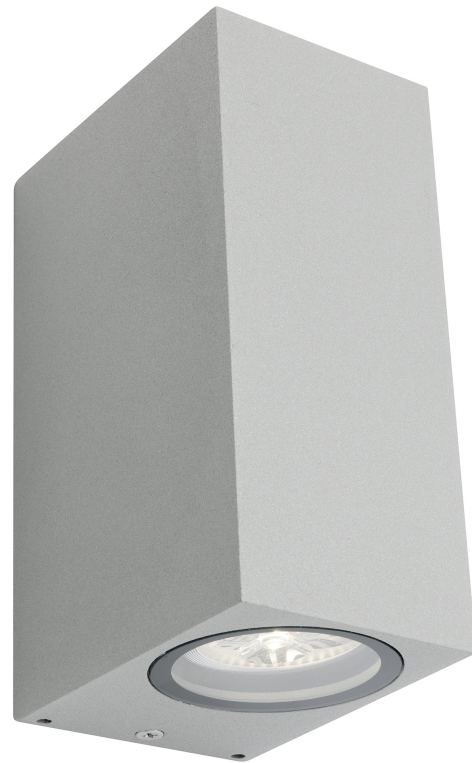

Coastal

Brugge

IP
44

Charcoal finish | Silver finish | Clear glass

Exteriors

Model No	Description	Light Source	Dimensions	Comment
BRUG2E CHA, SLV	2ft Exterior Wall Light	2 x GU10 globes	H: 150mm W: 65mm P: 95mm	Globes not included