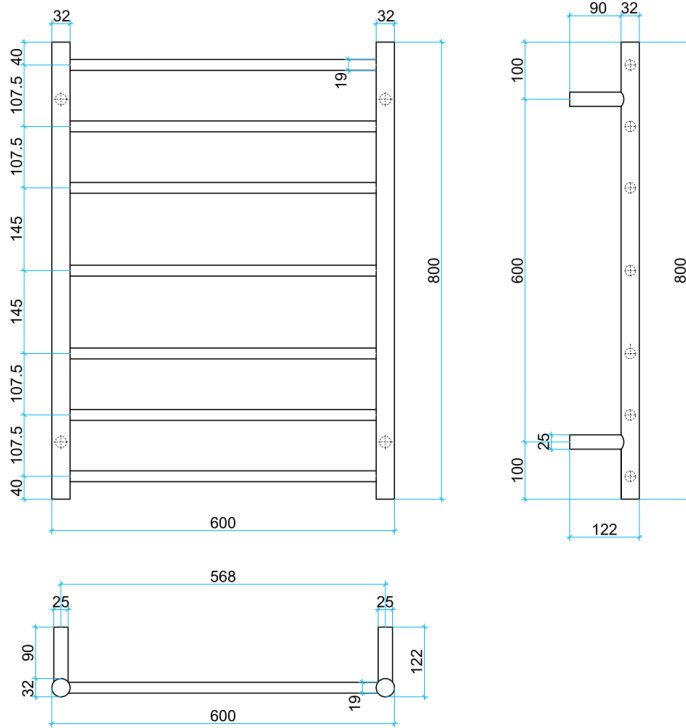

Thermorail Ladder Towel Rails 240V

Electric Heated Towel Rails for use in bathrooms

This rail has Multiflex wiring which means that there is a connection point on both the left and right hand side of the rail and the lead can be connected to either side. Being a dry electric element rail, this can be mounted either way up meaning the wiring can be from any of the four mounting points.

Stock Code	Finish	Size (mm)	Output (W)	No. of Bars
BS44M	Polished Stainless Steel	W600 x H800 x D122	80 Watts	7

- SEVEN YEARS WARRANTY

7
- SAFE FOR USE IN BATHROOMS

IP55
- QUALITY STAINLESS STEEL

201
- DRY ELECTRIC ELEMENT

240V
- MULTIFLEX WIRING ALL 4 LEGS
- HORIZONTAL AND VERTICAL BAR SIZES

32mmø
19mmø
- HARDWIRED OR PLUG-IN

PLEASE NOTE: Specifications are for information purposes only. Whilst every effort has been made to ensure the product specifications are accurate, due to continuing product development and improvement the specifications are subject to change. Specifications can be used to rough in and fit timber supports in the wall however we recommend no holes are drilled without having the product on site or verifying the details with the manufacturer. Thermogroup cannot be held liable or responsible for errors due to updated specifications.