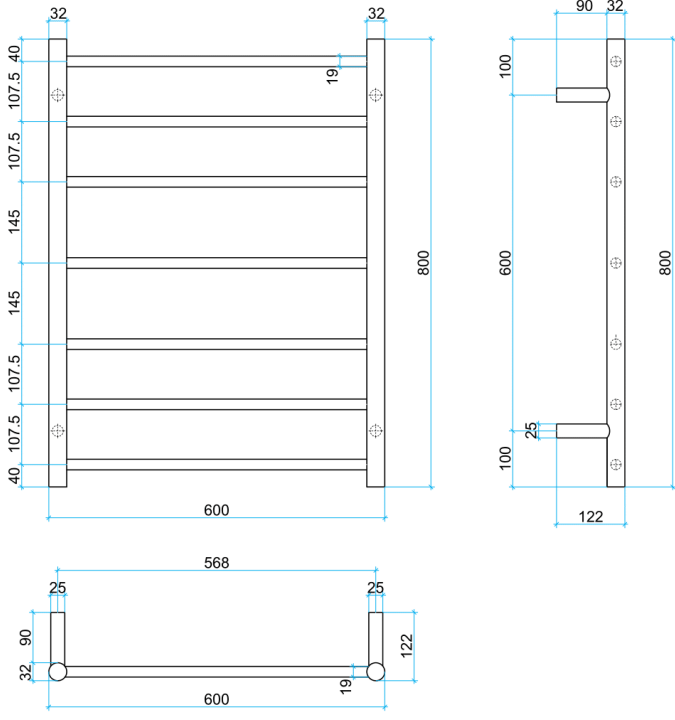

Thermorail Ladder Towel Rails 240V

Electric Heated Towel Rails for use in bathrooms

This rail has Multiflex wiring which means that there is a connection point on both the left and right hand side of the rail and the lead can be connected to either side. Being a dry electric element rail, this can be mounted either way up meaning the wiring can be from any of the four mounting points.

Stock Code	Finish	Size	Output	No. of Bars
BS44MW	Satin White	W600 x H800 x D122	80 Watts	7

PLEASE NOTE: Specifications are for information purposes only. Whilst every effort has been made to ensure the product specifications are accurate, due to continuing product development and improvement the specifications are subject to change. Specifications can be used to rough in and fit timber supports in the wall however we recommend no holes are drilled without having the product on site or verifying the details with the manufacturer. Thermogroup cannot be held liable or responsible for errors due to updated specifications.