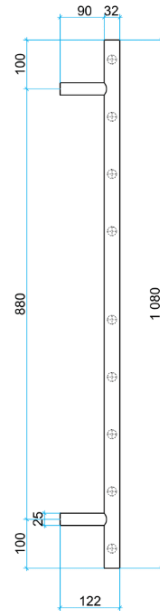

Thermorail Ladder Towel Rails 240V

Electric Heated Towel Rails for use in bathrooms

This rail has Multiflex wiring which means that there is a connection point on both the left and right hand side of the rail and the lead can be connected to either side. Being a dry electric element rail, this can be mounted either way up meaning the wiring can be from any of the four mounting points.

Stock Code	Finish	Size (mm)	Output (W)	No. of Bars
BS46M	Polished Stainless Steel	W600 x H1080 x D122	103 Watts	9

PLEASE NOTE: Specifications are for information purposes only. Whilst every effort has been made to ensure the product specifications are accurate, due to continuing product development and improvement the specifications are subject to change. Specifications can be used to rough in and fit timber supports in the wall however we recommend no holes are drilled without having the product on site or verifying the details with the manufacturer. Thermogroup cannot be held liable or responsible for errors due to updated specifications.