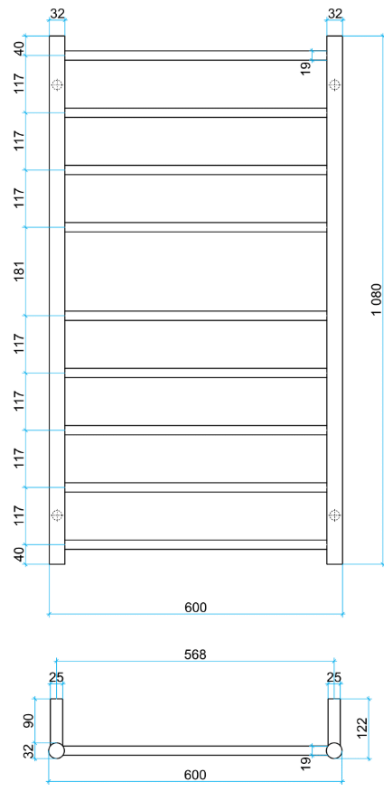

Thermorail Ladder Towel Rails 240V

Electric Heated Towel Rails for use in bathrooms

This rail has Multiflex wiring which means that there is a connection point on both the left and right hand side of the rail and the lead can be connected to either side. Being a dry electric element rail, this can be mounted either way up meaning the wiring can be from any of the four mounting points.

Stock Code	Finish	Size (mm)	Output (W)	No. of Bars
BS46M	Polished Stainless Steel	W600 x H1080 x D122	103 Watts	9

PLEASE NOTE: Specifications are for information purposes only. Whilst every effort has been made to ensure the product specifications are accurate, due to continuing product development and improvement the specifications are subject to change. Specifications can be used to rough in and fit timber supports in the wall however we recommend no holes are drilled without having the product on site or verifying the details with the manufacturer. Thermogroup cannot be held liable or responsible for errors due to updated specifications.