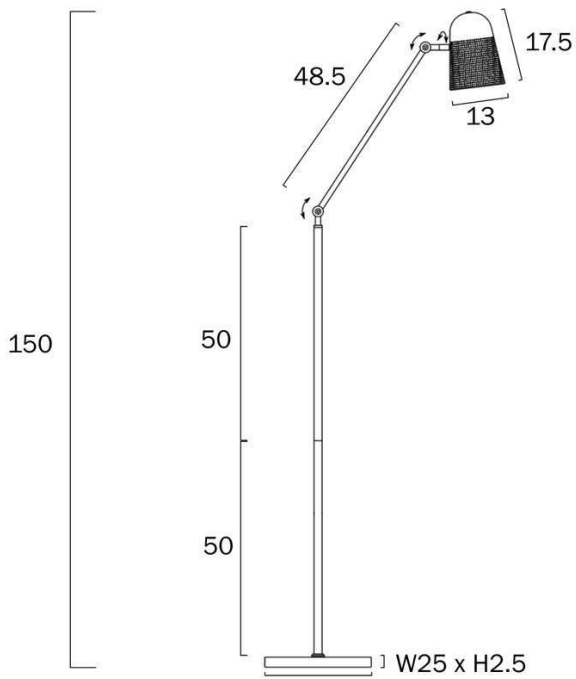

Last modification 2023-11-10

CADENA FL-BK 9329501066836

The Cadena Table and Floor Lamp, with a micro perforated shade, offers adjustable angles for perfect illumination. Available in black or off-white, this versatile fixture complements any space with elegance and functionality. Upgrade your lighting with Cadena's timeless design.

Overview

Family name	Cadena
Categories	Floor Lamps
Usage	Indoor Lighting
ERAC Product Registration	SAA-210304-EA

Color / Material

Fixture Color	Black
Fixture Finish	Sand
Fixture Material	Iron

Size

Fixture Height (cm)	150.0
Base Diameter (cm)	25.0
Shade Diameter (cm)	13.0
Shade Height (cm)	17.5
Height Adjustable?	Yes

Specification

Voltage Input	240V
Total Wattage (max)	25
Globe Type	E27
Globe / Light Source qty	1
Globe / Light Source included	No
Dimmable	Globe Dependant
IP rating	IP20
Lead and Plug	Yes
Approvals	RCM

All representations within this document are subject to copyright. ELECTRICAL INSTALLATIONS MUST BE PERFORMED BY A QUALIFIED ELECTRICAL CONTRACTOR AND INSTALLED IN ACCORDANCE WITH AS/NZS 3000.
NOTE : All images , descriptions and dimensions are indicative. Please check latest version of item detail on Telbix website prior to ordering or installation.

Care Instructions

Do not use strong liquid cleaners, Wipe clean with a dry cloth

Replacement Warranty

*3 Years

Barcode

GTIN

9329501066836

Image -dimensions

Note: Dimensions are only a guide and may vary due to manufacturing variations.