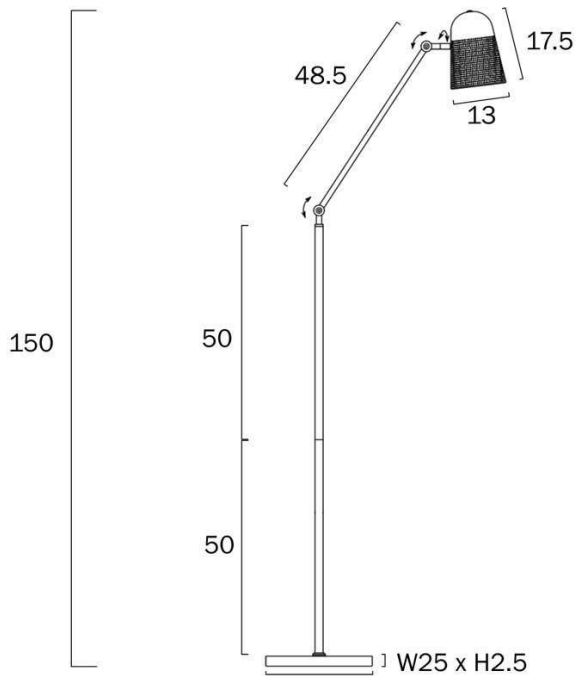

IP rating	IP20
Lead and Plug	Yes
Approvals	RCM
Care Instructions	Do not use strong liquid cleaners, Wipe clean with a dry cloth
Replacement Warranty	*3 Years

Barcode

GTIN 9329501066843

Image -dimensions

Note: Dimensions are only a guide and may vary due to manufacturing variations.