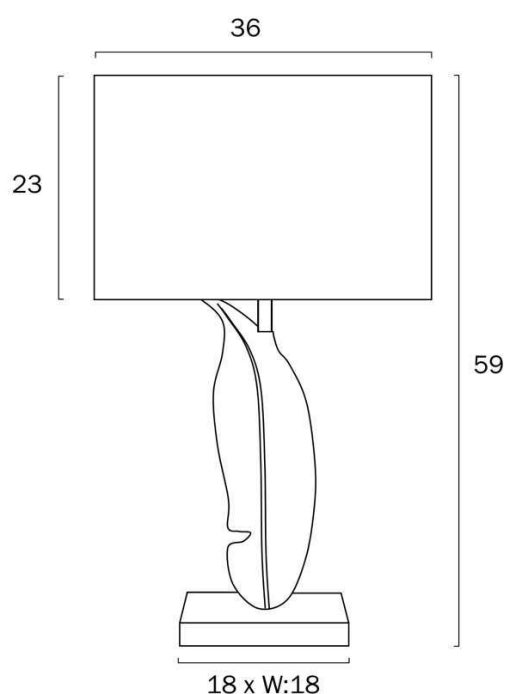

## Size

<b>Fixture Diameter (cm)</b>	36.0
<b>Fixture Height (cm)</b>	65.0

## Specification

<b>Voltage Input</b>	240V
<b>Wattage (max)</b>	25
<b>Globe Type</b>	E27
<b>Globe / Light Source qty</b>	1
<b>Globe / Light Source included</b>	No

All representations within this document are subject to copyright.ELECTRICAL INSTALLATIONS MUST BE PERFORMED BY A QUALIFIED ELECTRICAL CONTRACTOR AND INSTALLED IN ACCORDANCE WITH AS/NZS 3000.  
NOTE : All images , descriptions and dimensions are indicative. Please check latest version of item detail on Telbix website prior to ordering or installation.

## Image -dimensions

Note: Dimensions are only a guide and may vary due to manufacturing variations.