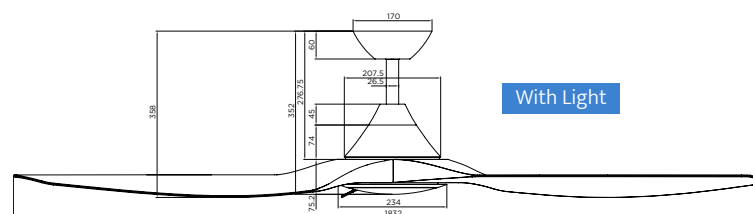

CloudFan Smart DC

72" 1830mm

CEILING FAN

**6 Years
Warranty***

3 Years In-Home

Max Motor Wattage **46W DC**

Max Airflow **20,268m³/hr**

Controller Type **Smart PLUS 6-Speed Remote**
Both include timer and reverse functions as well as light control for with light model

Materials **Rust-Free ABS**

Installation Locations **Indoor and Covered Outdoor**

Warranty **6 Year Warranty**
*3 Year In-Home, 12 Months Remote and Receiver PLUS 3 Year Parts Upon Product Registration

Light Kit

Lumen Output **1490lm - 2320lm - 2180lm**

Available Colour Temperatures **3000K - 4000K - 5700K**

Light Kit Wattage **20W LED**

Dimmable **Yes, with free Smart App or Remote Control**

Airflow

Speed 1 **6,080m³/hr - 43 RPM**

Speed 4 **15,200m³/hr - 105 RPM**

Speed 2 **8,105m³/hr - 56 RPM**

Speed 5 **17,225m³/hr - 119 RPM**

Speed 3 **12,160m³/hr - 85 RPM**

Speed 6 **20,268m³/hr - 140 RPM**

The Smarter Choice

Operate, monitor, voice control and schedule your fan with Alexa, Google or the free smart app!

Easy on the Eyes, Ears and Environment

Features a 46W DC Motor. Both energy-efficient and quiet, this smooth operator is also thoughtfully packaged for a reduced footprint.

Tailor to your Space

Create your own designer styling with blade sets available in matching finish or one of the timber woodgrain blade combinations.

Be Blown Away

With up to 20,268m³/hr of quiet airflow, adaptable for ultimate comfort with 6-speed options and timer function through included remote or smart control.

The Great Outdoors

Made with durable ABS, this ceiling fan is made for the harsh Aussie climate, the CloudFan performs beautifully indoors or in covered outdoor spaces.

Line Art

Without Light

With Light