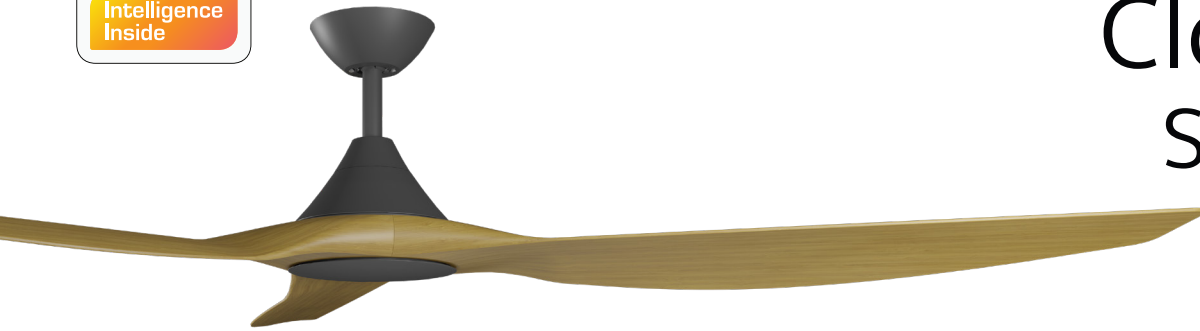

Line Art

Without Light

With Light

CloudFan Smart DC

72" 1830mm

CEILING FAN

Available Accessories

- ABS Timber Texture Blades
- 900mm Extension Rod
- Raked Ceiling Kit