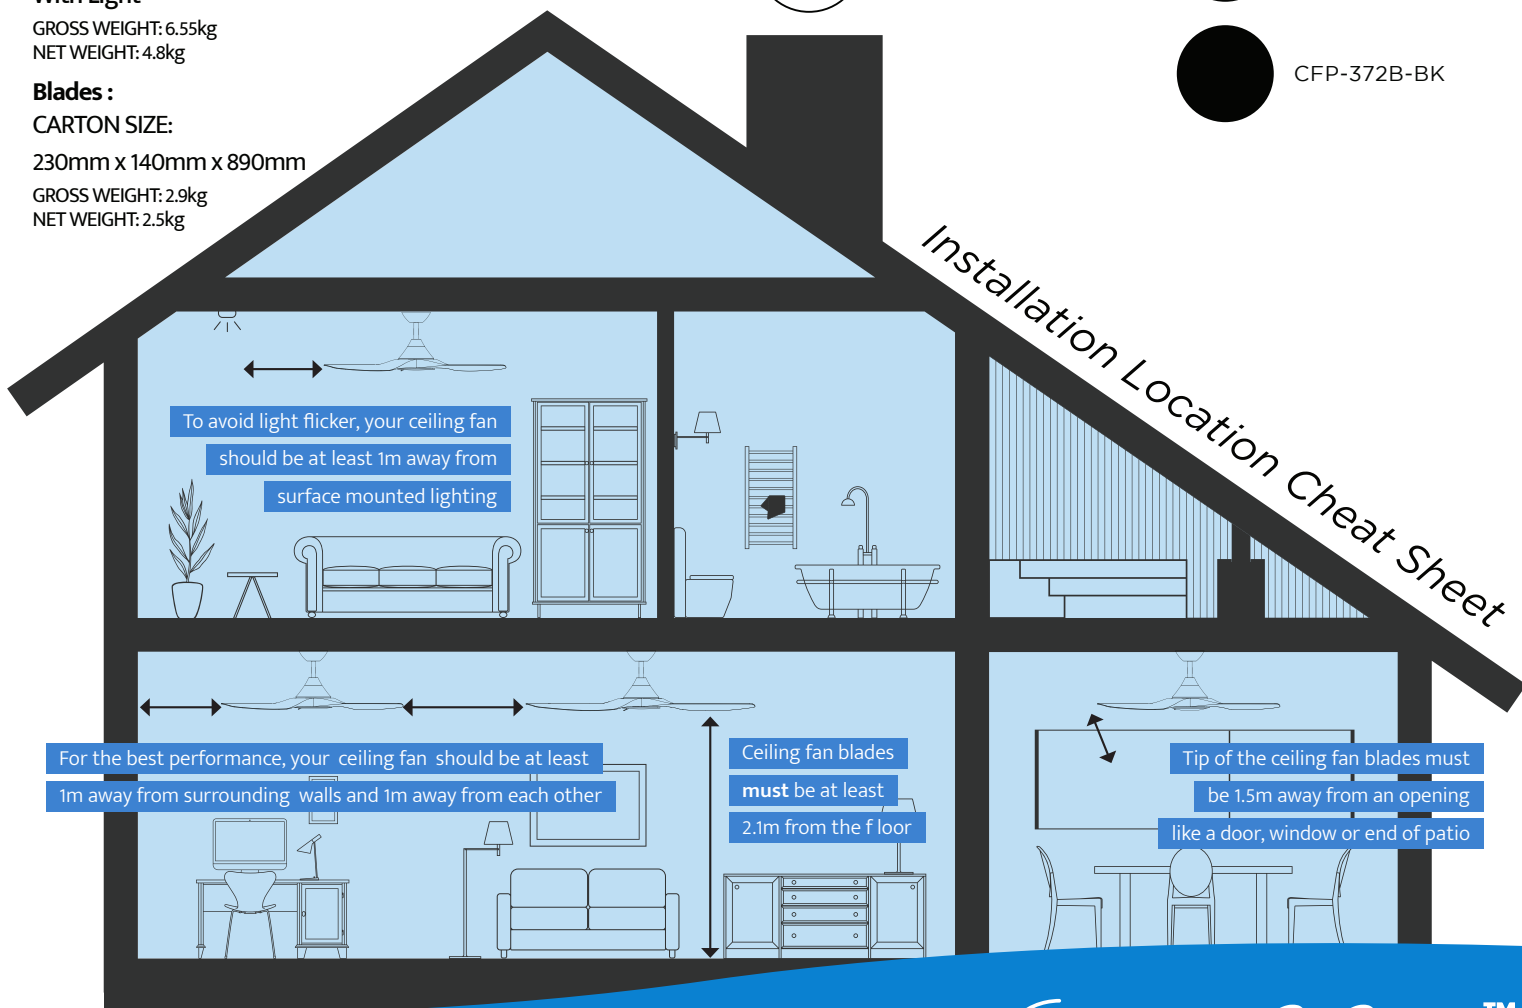

1300 116 305 calibo.com.au

calibo™

TM