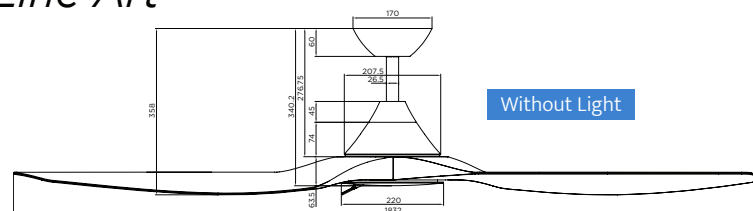

Line Art

Without Light