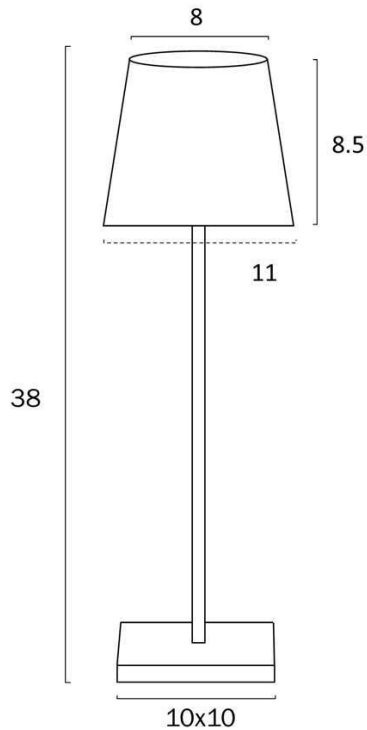

Lumens	300
Color Temperature	Warm White
Color Kelvin	3000k
Battery Capacity (mA)	2x2000 (6-9 hour capacity)
Dimmable	Touch
Electrical Protection	CLASS III
IP rating	IP54
USB Port	Yes
Approvals	RCM
Assembly Required	No
Box Contents	Instruction
Care Instructions	Do not use strong liquid cleaners, Wipe clean with a dry cloth
Replacement Warranty	*2 Years

Barcode

GTIN 9329501067840

Image -dimensions

Note: Dimensions are only a guide and may vary due to manufacturing variations.