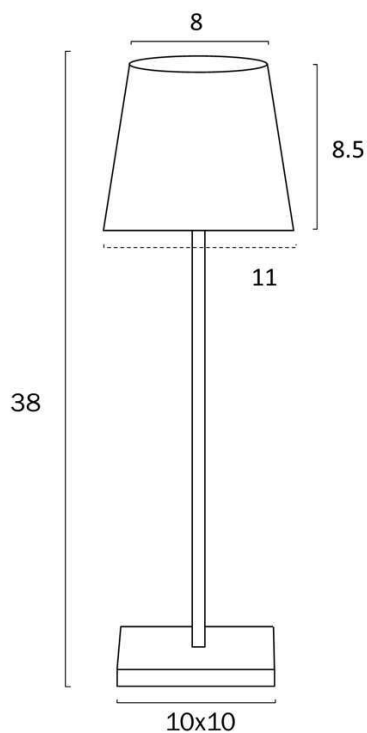

Color Temperature	Warm White
Color Kelvin	3000k
Battery Capacity (mA)	2x2000 (6-9 hour capacity)
Dimmable	Touch
Electrical Protection	CLASS III
IP rating	IP54
USB Port	Yes
Approvals	RCM
Assembly Required	No
Box Contents	Instruction
Care Instructions	Do not use strong liquid cleaners, Wipe clean with a dry cloth
Replacement Warranty	*2 Years

Barcode

GTIN 9329501067802

Image -dimensions

Note: Dimensions are only a guide and may vary due to manufacturing variations.