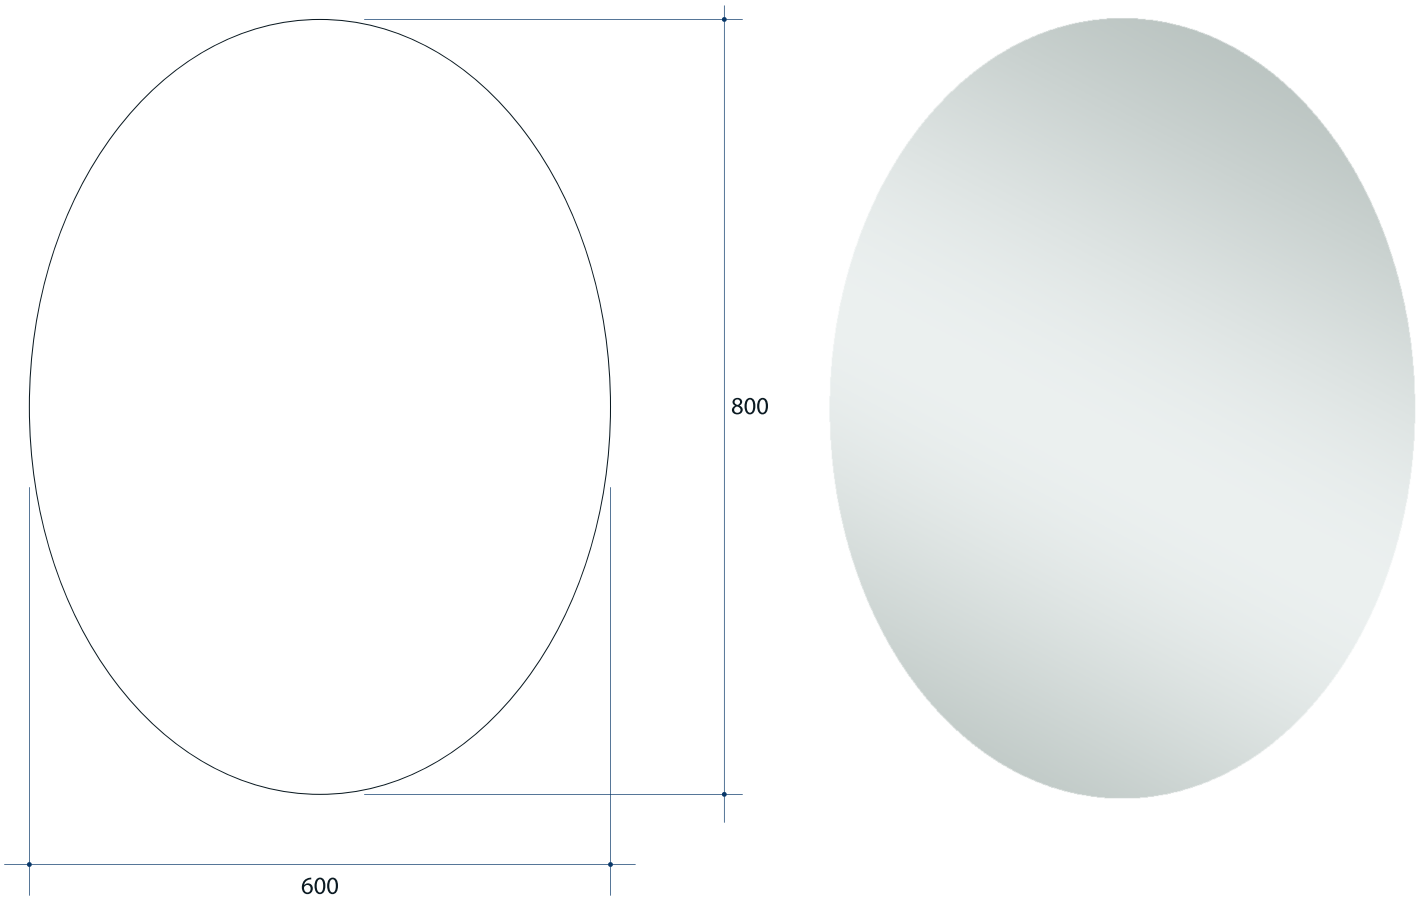

Cody Oval Polished Edge Mirror

Note: All dimensions are in millimetres (mm)

Stock Code	Size (mm) W x H	Shape	Edge
C06080GT	600 x 800 mm	Oval	Polished Edge

Mirrors will need to be installed in accordance with the Installation Guide. Ablaze does not take responsibility for incorrect installation of these mirrors.