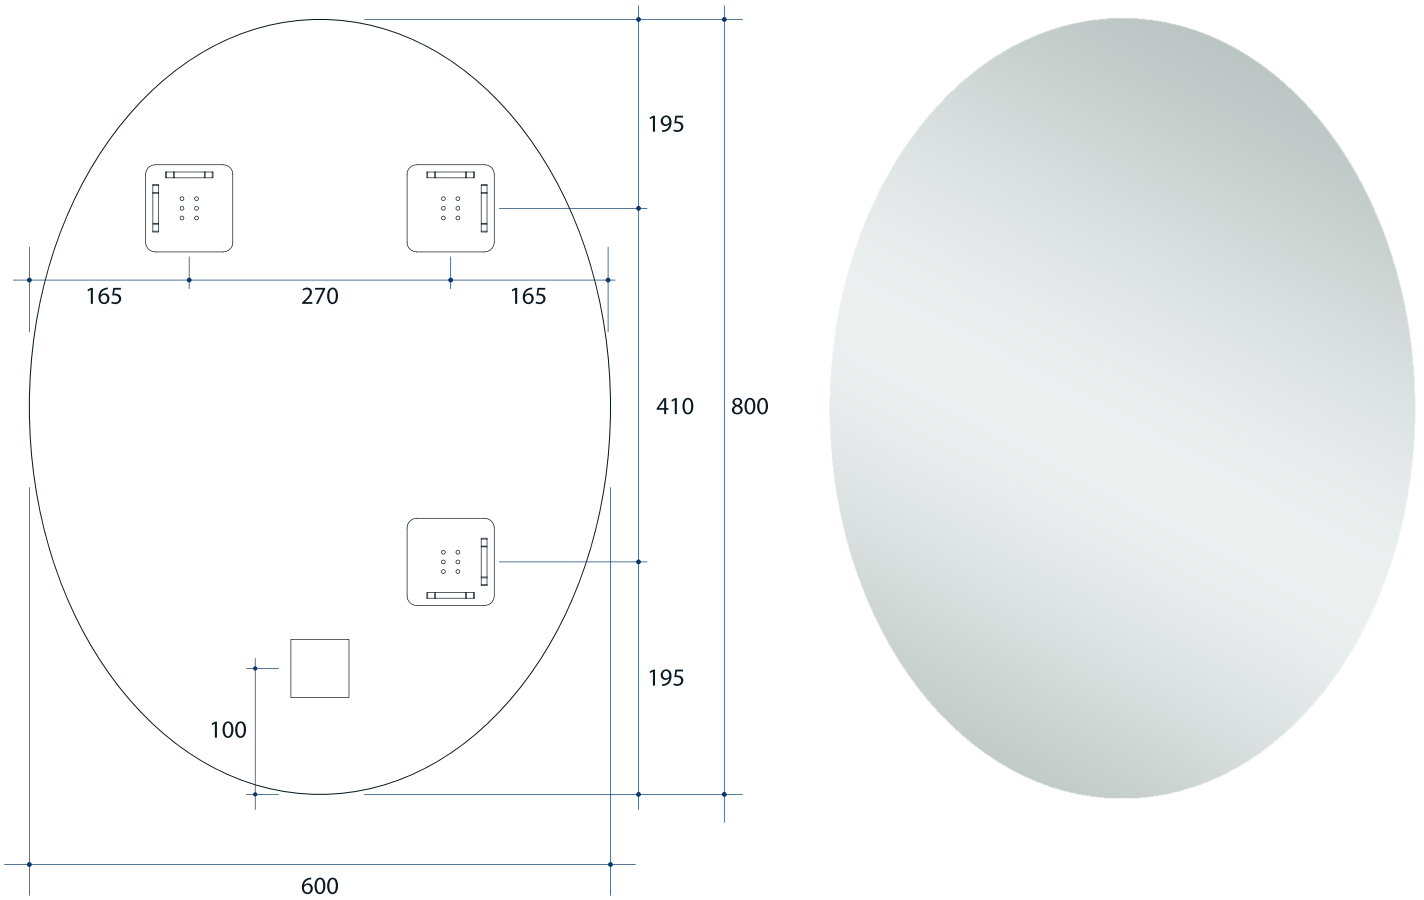

# Cody Oval Polished Edge Mirror

Note: All dimensions are in millimetres (mm)

Stock Code	Size (mm) W x H	Shape	Edge
C06080HN	600 x 800 mm	Oval	Polished Edge

**Please note:** Bracket location may vary +/- 5mm. do not pre-drill holes for mounts before confirming exact locations on your mirror. Do not use or measure from drawings.