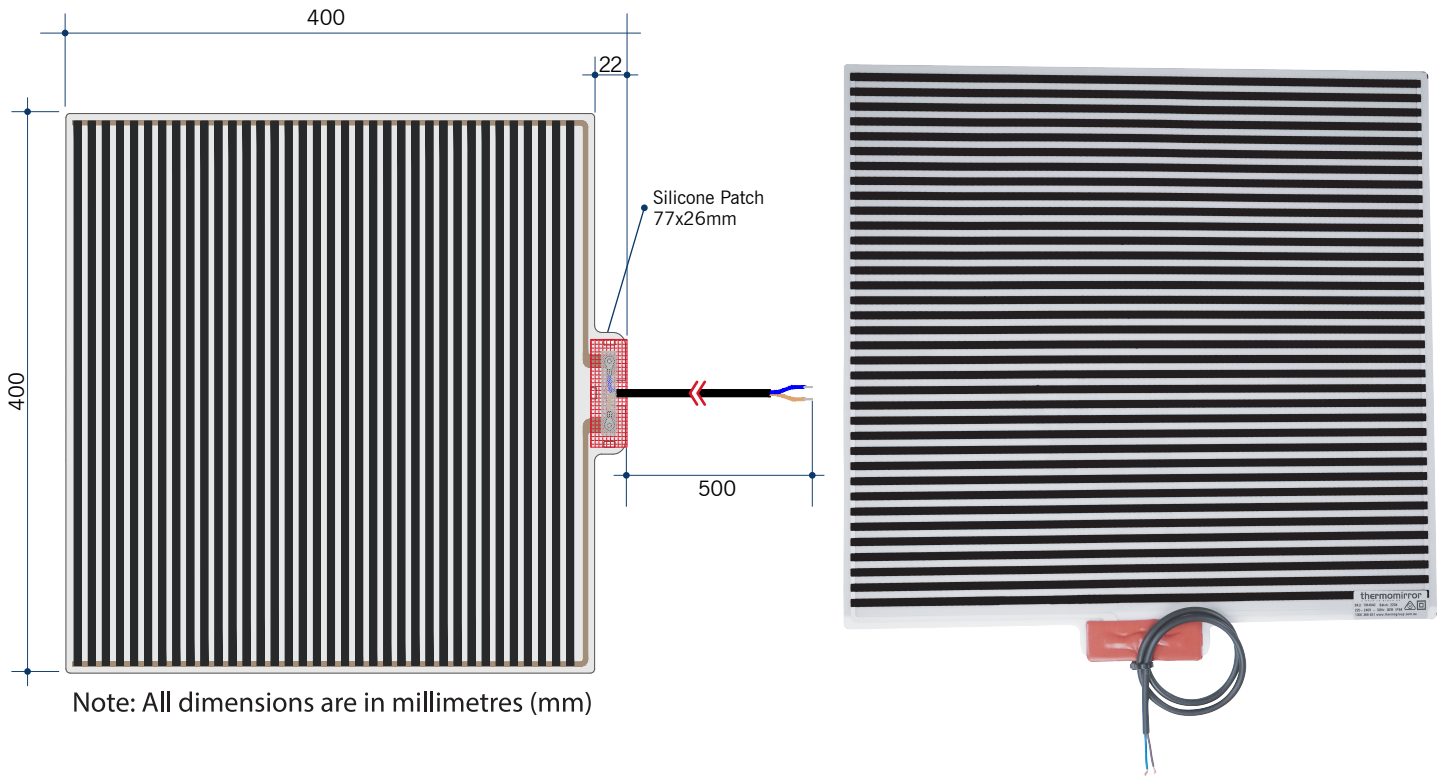

# Cody Oval Polished Edge Mirror Includes Mirror Demister

Note: All dimensions are in millimetres (mm)

Stock Code	Size (mm)	Shape	Edge
C09075GTD	900 x 750 x 5	Oval	Polished Edge

This product includes a mirror and Thermomirror demister. These are supplied as separate parts and the demister will need to be adhered to the back of the mirror prior to installation of the mirror. For details on the demister, please see next page.

# Thermomirror Mirror Demister

## Ultra-thin Demister Pad for use on Bathroom Mirrors

Stock Code	Size (mm)	Heat Output (W)	Voltage - Frequency
TM4040	400 x 400	30	220 - 240V 50Hz

Thermomirror demisters must be installed by a qualified electrician.  
The demister cannot be cut, pierced or modified in anyway.