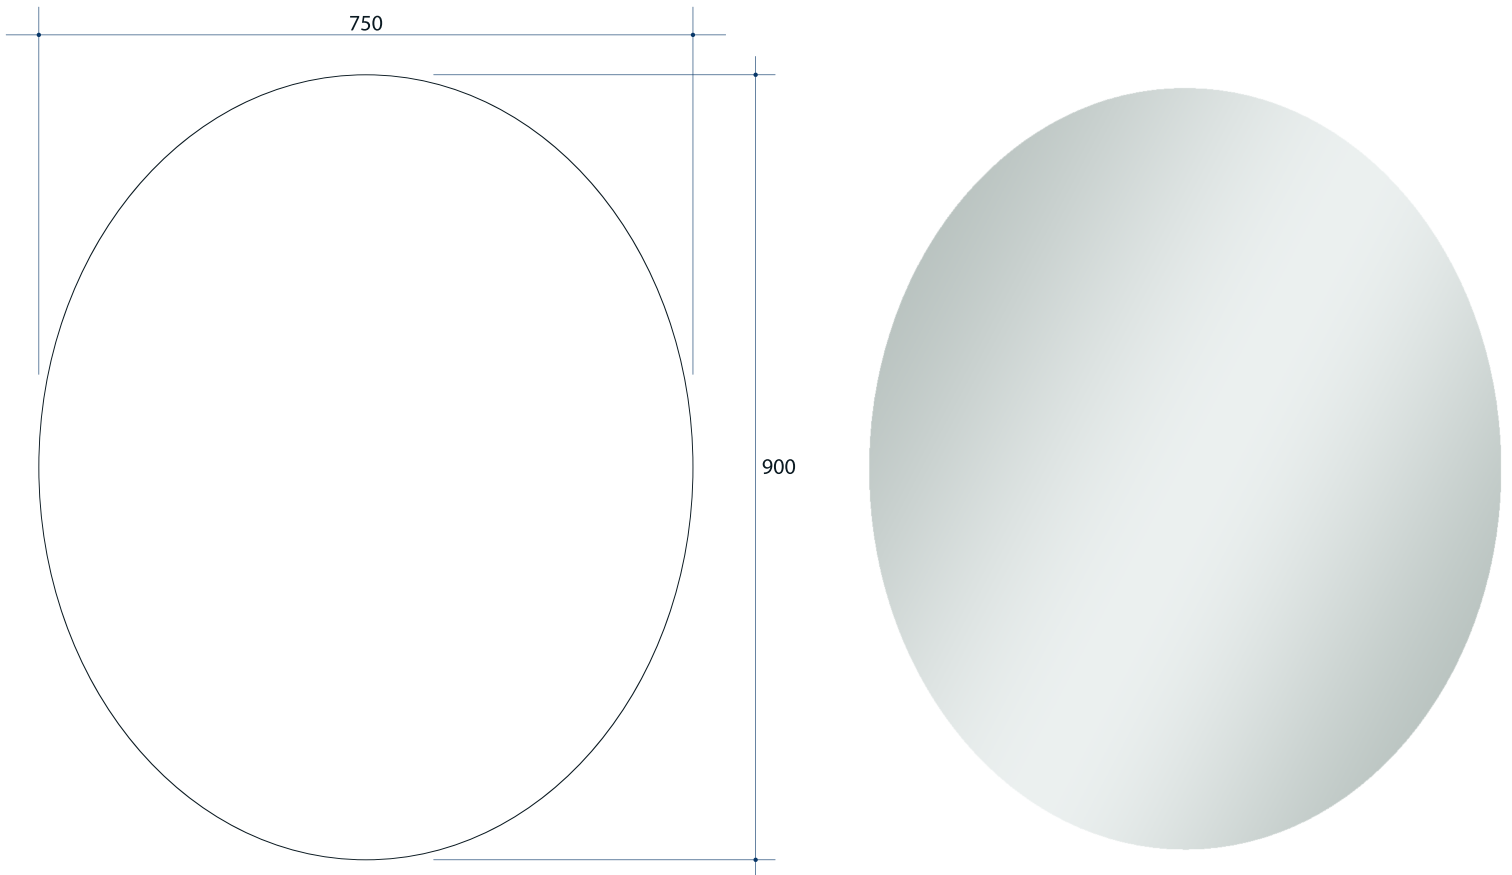

# Cody Oval Polished Edge Mirror Includes Mirror Demister

Note: All dimensions are in millimetres (mm)

Stock Code	Size (mm)	Shape	Edge
C09075GTD	900 x 750 x 5	Oval	Polished Edge

This product includes a mirror and Thermomirror demister. These are supplied as separate parts and the demister will need to be adhered to the back of the mirror prior to installation of the mirror. For details on the demister, please see next page.

# Thermomirror Mirror Demister