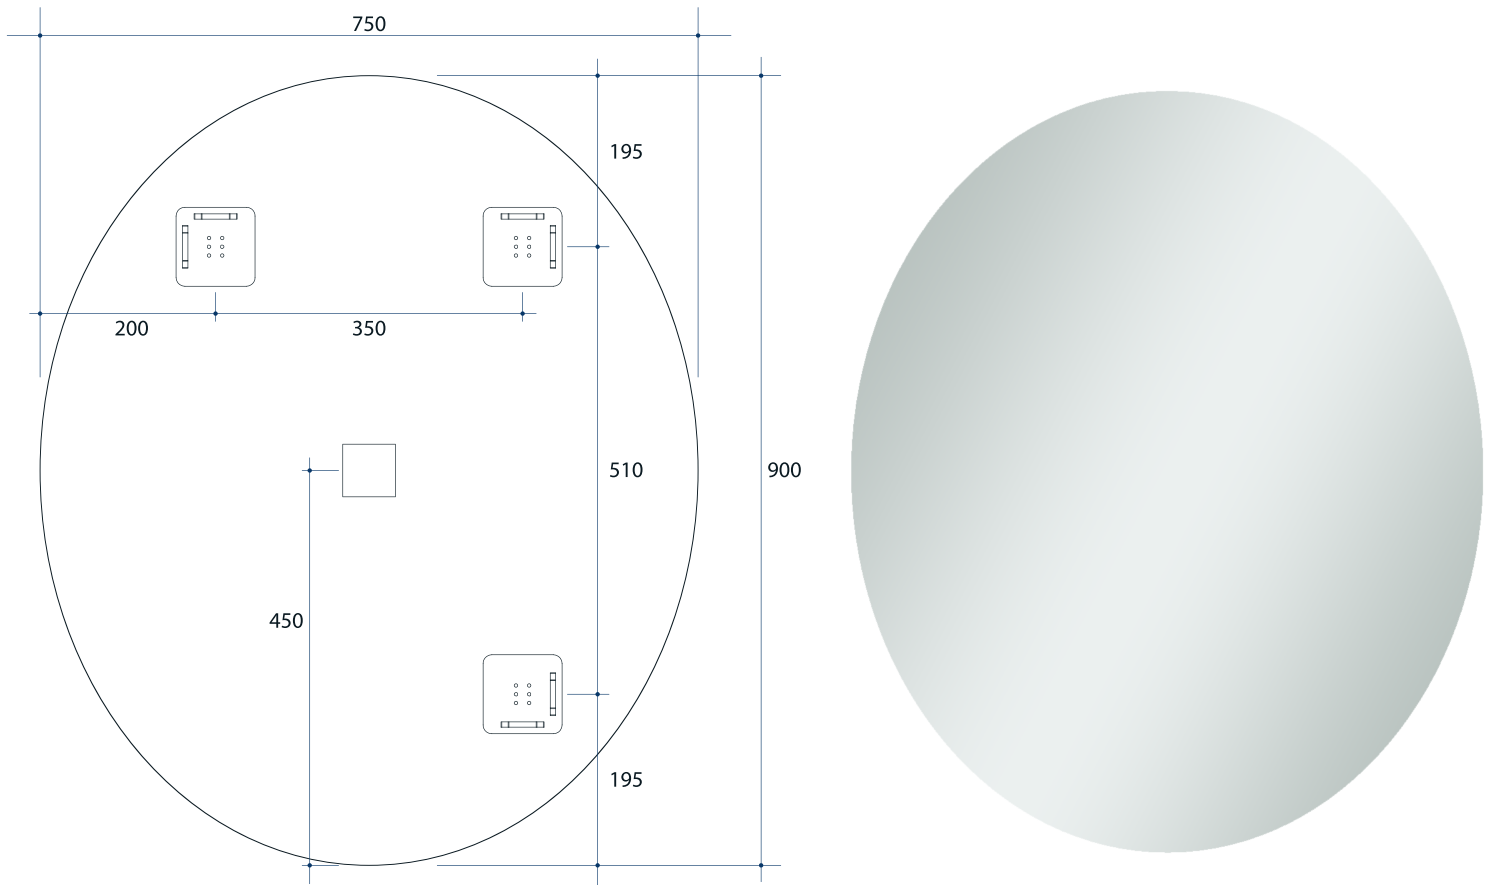

Cody Oval Polished Edge Mirror

Note: All dimensions are in millimetres (mm)

Stock Code	Size (mm) W x H	Shape	Edge
C09075HN	900 x 750 mm	Oval	Polished Edge

Please note: Bracket location may vary +/- 5mm. do not pre-drill holes for mounts before confirming exact locations on your mirror. Do not use or measure from drawings.