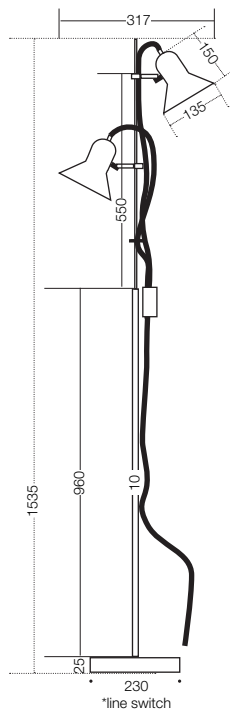

Corelli

Specifications

Type	Floor Lamp
Light Source	2x6w GU10
Globe	Not included
Warranty	1 year*

Colours

Antique brass

Black/AB

Nickel

White/AB

Measurements

Codes

Corelli FL2-AB

Corelli FL2-BKAB

Corelli FL2-NK

Corelli FL2-WHAB

Product Approvals