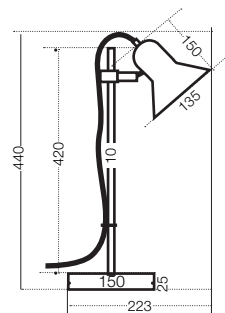

Corelli

Specifications

Type	Table Lamp
Light Source	6w GU10
Globe	Not included
Warranty	1 year*

Measurements

*line switch

Colours

Antique brass

Black/AB

Nickel

White/AB

Codes

Corelli TL-AB

Corelli TL-BKAB

Corelli TL-NK

Corelli TL-WHAB

Product Approvals