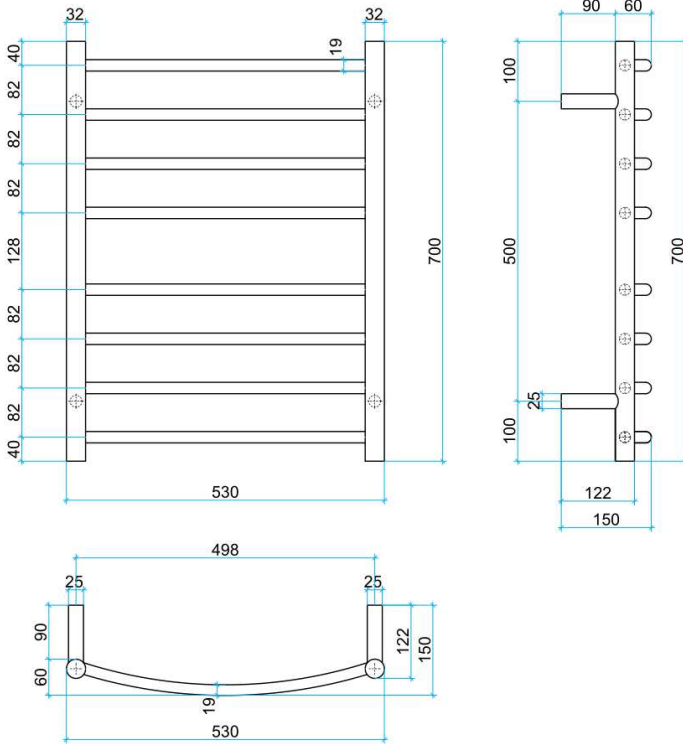

Thermorail Ladder Towel Rails 240V

Electric Heated Towel Rails for use in bathrooms

This rail has Multiflex wiring which means that there is a connection point on both the left and right hand side of the rail and the lead can be connected to either side. Being a dry electric element rail, this can be mounted either way up meaning the wiring can be from any of the four mounting points.

Stock Code	Finish	Size (mm)	Output (W)	No. of Bars
CR23M	Polished Stainless Steel	W530 x H700 x D150	78 Watts	8

PLEASE NOTE: Specifications are for information purposes only. Whilst every effort has been made to ensure the product specifications are accurate, due to continuing product development and improvement the specifications are subject to change. Specifications can be used to rough in and fit timber supports in the wall however we recommend no holes are drilled without having the product on site or verifying the details with the manufacturer. Thermogroup cannot be held liable or responsible for errors due to updated specifications.