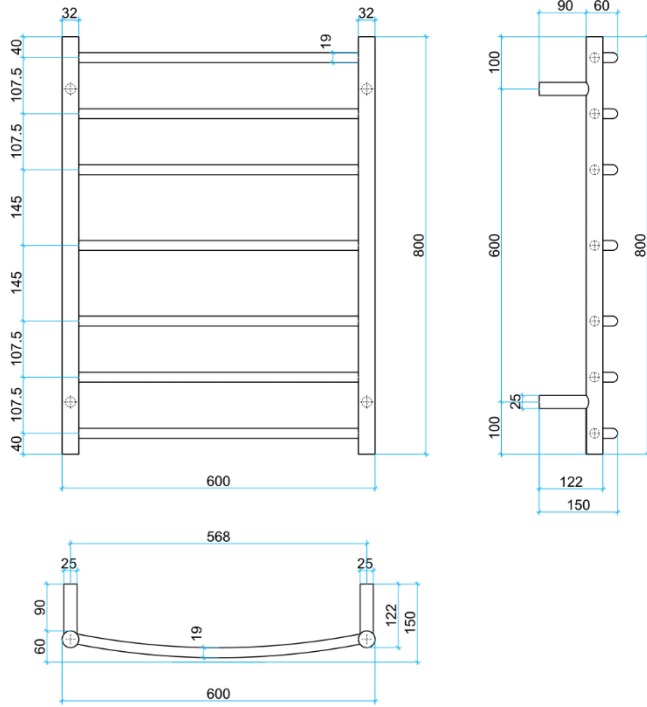

# Thermorail Ladder Towel Rails 240V

Electric Heated Towel Rails for use in bathrooms

This rail has Multiflex wiring which means that there is a connection point on both the left and right hand side of the rail and the lead can be connected to either side. Being a dry electric element rail, this can be mounted either way up meaning the wiring can be from any of the four mounting points.

Stock Code	Finish	Size (mm)	Output (W)	No. of Bars
CR44M	Polished Stainless Steel	W600 x H800 x D150	80 Watts	7

**PLEASE NOTE:** Specifications are for information purposes only. Whilst every effort has been made to ensure the product specifications are accurate, due to continuing product development and improvement the specifications are subject to change. Specifications can be used to rough in and fit timber supports in the wall however we recommend no holes are drilled without having the product on site or verifying the details with the manufacturer. Thermogroup cannot be held liable or responsible for errors due to updated specifications.