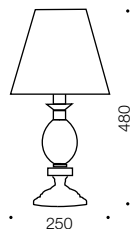

## Specifications

Type	Table Lamp
Light Source	25w E27 max
Globe	Not included
Warranty	1 year*

## Measurements