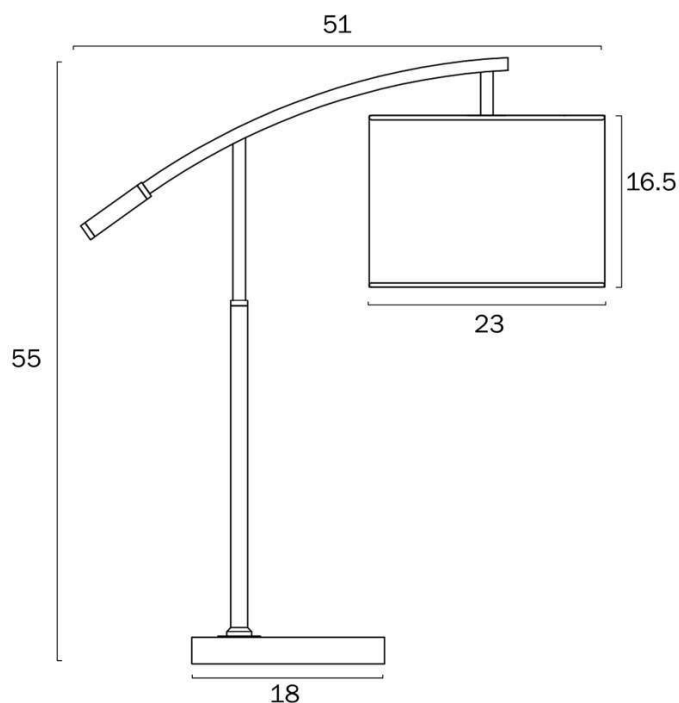

Overview

Family name	Cruz
Categories	Table Lamps
This item includes	Shade
Switch	Foot Switch
Usage	Indoor Lighting

Color / Material

Fixture Color	Black, Gold, Ivory
Fixture Material	Marble, Iron, Fabric
Shade Color	Ivory
Shade Material	Fabric, Plastic
Base Color	Black Marble
Base Material	Marble
Cable Color	Black
Cable Material	PVC

Size

Fixture Length (cm)	23.0
Fixture Width (cm)	51.0
Fixture Height (cm)	55.0
Base Diameter (cm)	18.0
Shade Diameter (cm)	23.0
Shade Height (cm)	16.5
Height Adjustable?	No
Cable Length (cm)	150 (20+Inline Switch+120)

Specification

Voltage Input	240V
Total Wattage (max)	25
Globe Type	E27
Globe / Light Source qty	1
Globe / Light Source included	No
Dimmable	Globe Dependant
Electrical Protection	CLASS II - DOUBLE INSULATED, EARTH NOT REQUIRED
IP rating	IP20
Lead and Plug	Yes
Approvals	RCM
Assembly Required	Yes
Box Contents	Instruction
Care Instructions	Do not use strong liquid cleaners, Wipe clean with a dry cloth
Replacement Warranty	*3 Years

Barcode

GTIN 9329501066737

Image -dimensions

Note: Dimensions are only a guide and may vary due to manufacturing variations.