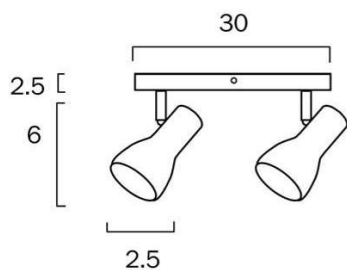

Beam Angle (degree)	80
Electrical Protection	CLASS I - HIGH VOLTAGE, EARTH REQUIRED
IP rating	IP20
Lead and Plug	No
Approvals	RCM
Assembly Required	No
Box Contents	Basic mounting screws,Instruction
Installation Required	Yes (by Licensed Electrician only)
Care Instructions	Do not use strong liquid cleaners,Wipe clean with a dry cloth
Replacement Warranty	*3 Years

Barcode

GTIN 9329501051832

Image -dimensions

Globe Type Recommended

Label	Color Temperature	Thumbnail	GTIN
GL GU10LED5LD			
GL GU10LED6W6