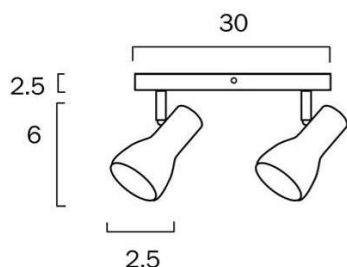

Beam Angle (degree)	80
Electrical Protection	CLASS I - HIGH VOLTAGE, EARTH REQUIRED
IP rating	IP20
Lead and Plug	No
Approvals	RCM
Assembly Required	No
Box Contents	Basic mounting screws,Instruction
Installation Required	Yes (by Licensed Electrician only)
Care Instructions	Do not use strong liquid cleaners,Wipe clean with a dry cloth
Replacement Warranty	*3 Years

Barcode

GTIN 9329501051832

Image -dimensions

Globe Type Recommended

Label	Color Temperature	Thumbnail	GTIN
GL GU10LED5LD			
GL GU10LED6W6