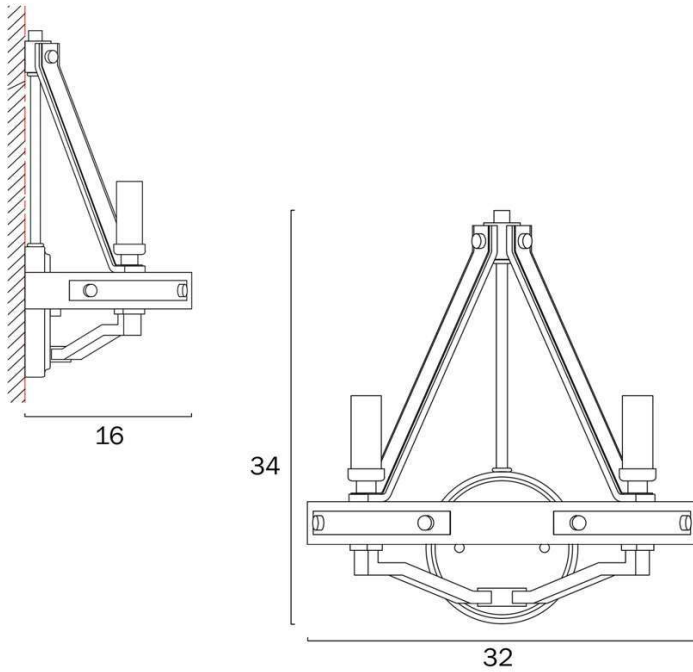

Last modification 2023-12-25

DARIEN WB2-ASH 9329501067581

The Darien bespoke wall lamp, complements the pendant—a symphony of natural beauty and farmhouse chic. Crafted with a Canadian ash outer ring and square tube iron arms, it seamlessly marries organic elements with a touch of modernity. The recommended candle globe light source crowns the perimeter, casting a warm, inviting glow. Experience the fusion of rustic charm and contemporary design, as the Darien pendant becomes the focal point of your interior.

Overview

Family name	Darien
Categories	Wall Lights
Usage	Indoor Lighting

Color / Material

Fixture Color	Ash, Black Matt
Fixture Material	Wood, Iron

Size

Fixture Width (cm)	32.0
Fixture Height (cm)	34.0
Fixture Projection (cm)	16.0

Specification

Voltage Input	240V
Total Wattage (max)	50
Wattage	25
Globe Type	E14
Globe / Light Source qty	2
Globe / Light Source included	No
Electrical Protection	CLASS I - HIGH VOLTAGE, EARTH REQUIRED
IP rating	IP20
Approvals	RCM
Box Contents	Basic mounting screws, Instruction
Installation Required	Yes (by Licensed Electrician only)
Care Instructions	Do not use strong liquid cleaners, Wipe clean with a dry cloth

All representations within this document are subject to copyright. ELECTRICAL INSTALLATIONS MUST BE PERFORMED BY A QUALIFIED ELECTRICAL CONTRACTOR AND INSTALLED IN ACCORDANCE WITH AS/NZS 3000.
NOTE : All images , descriptions and dimensions are indicative. Please check latest version of item detail on Telbix website prior to ordering or installation.

Replacement Warranty *3 Years

Barcode

GTIN 9329501067581

Image -dimensions

Note: Dimensions are only a guide and may vary due to manufacturing variations.