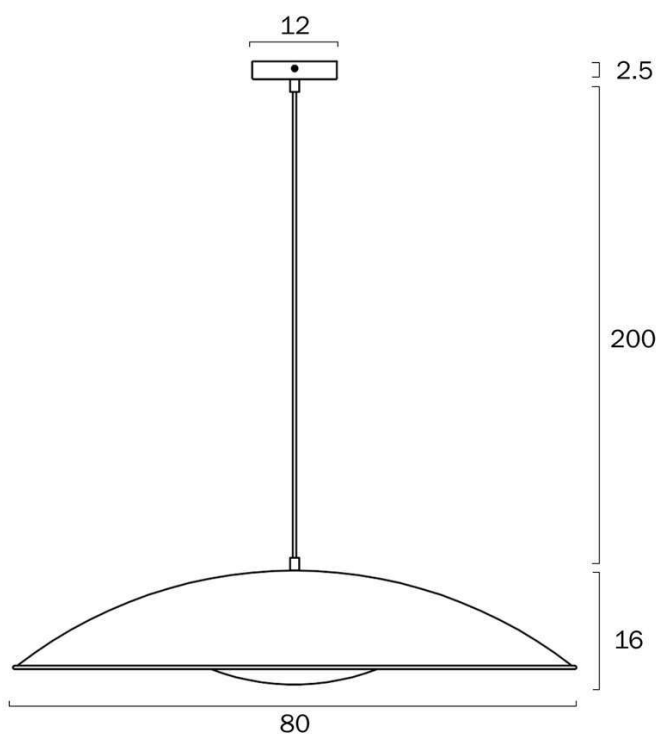

Dimmable	Globe Dependant
Electrical Protection	CLASS I - HIGH VOLTAGE, EARTH REQUIRED
IP rating	IP20
Lead and Plug	No
Approvals	RCM
Assembly Required	No
Installation Required	Yes (by Licensed Electrician only)
Care Instructions	Do not use strong liquid cleaners, Wipe clean with a dry cloth
Replacement Warranty	*3 Years

Barcode

GTIN 9329501070000

Image -dimensions

Note: Dimensions are only a guide and may vary due to manufacturing variations.