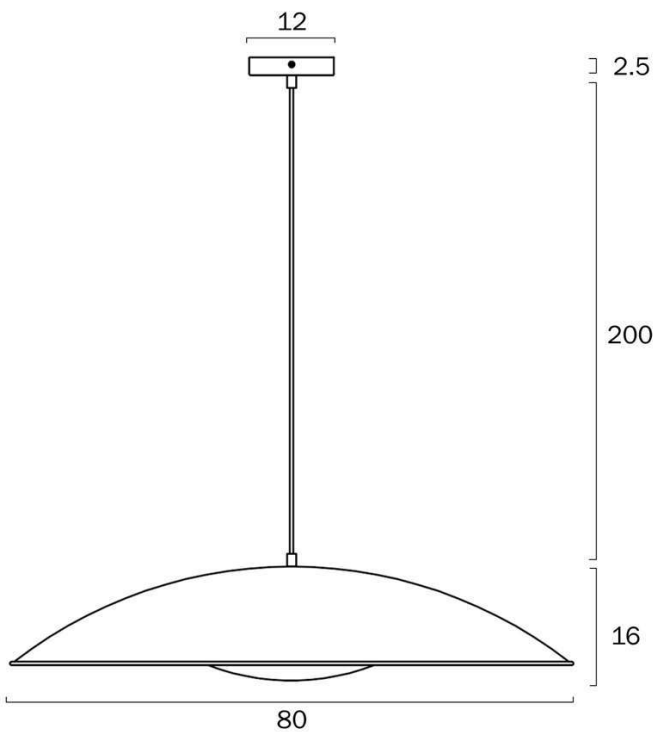

Dimmable	Globe Dependant
Electrical Protection	CLASS I - HIGH VOLTAGE, EARTH REQUIRED
IP rating	IP20
Lead and Plug	No
Approvals	RCM
Assembly Required	No
Installation Required	Yes (by Licensed Electrician only)
Care Instructions	Do not use strong liquid cleaners, Wipe clean with a dry cloth
Replacement Warranty	*3 Years

Barcode

GTIN 9329501070017

Image -dimensions

Note: Dimensions are only a guide and may vary due to manufacturing variations.